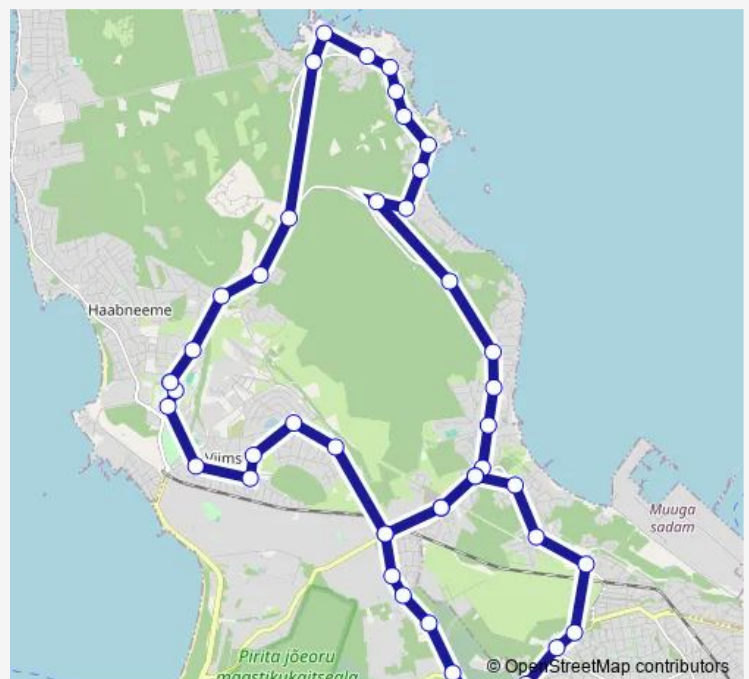

Thursday 06:22-15:15

Friday 06:22-15:15

Saturday 08:35-17:38

Sunday 08:35-17:38

Route info

Direction: Viimsi keskus 1

Stops: 47

Trip Duration: 0 hour 59 min