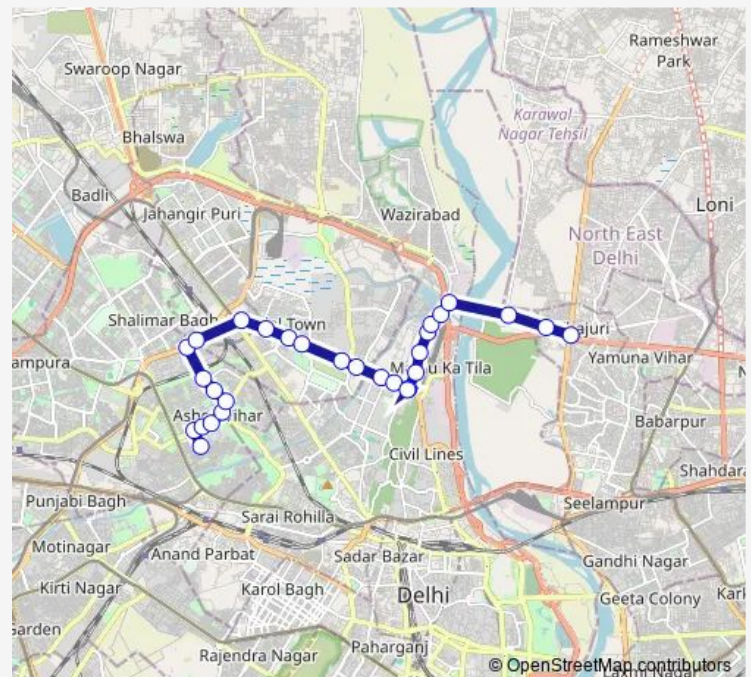

Bus 235aup

[Go to website](#)

Direction

Wazirpur JJ Colony — Khajuri

29 stops

[Open route schedule](#)

Wazirpur JJ Colony

Ashok Vihar I Block

Thursday 06:08-19:02

Friday 06:08-19:02

Saturday 06:08-19:02

Sunday 06:08-19:02

Route info

Direction: Wazirpur JJ Colony

Stops: 29

Trip Duration: 0 hour 54 min

■ 235aup

Timarpur

Balak Ram Hospital

Police Station Timarpur

Nehru Vihar Crossing

Wazirabad Crossing

Gurudwara Nanaksar

Rajeev Nagar (Wazirabad Road)