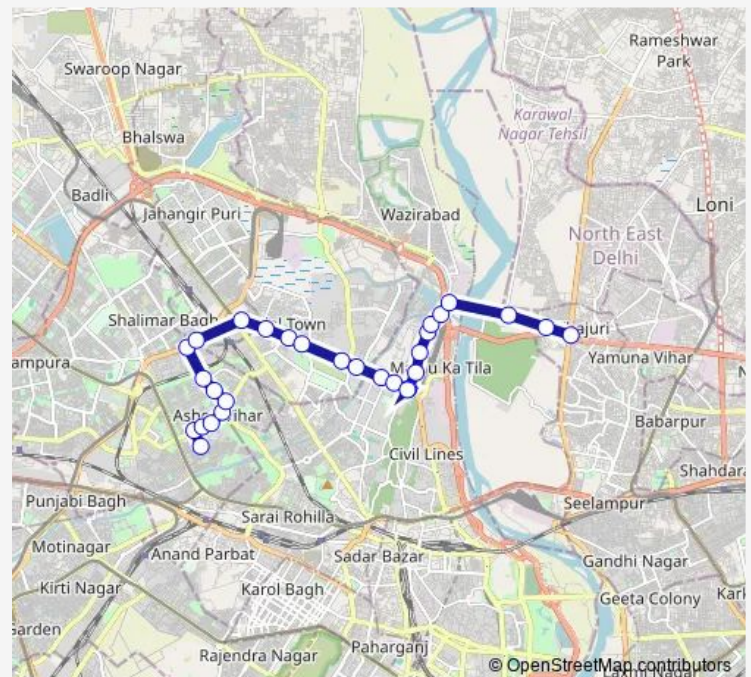

Bus 235aup

[Go to website](#)

Direction

Wazirpur JJ Colony — Khajuri

29 stops

[Open route schedule](#)

Wazirpur JJ Colony

Ashok Vihar I Block

Thursday 06:08-19:02

Friday 06:08-19:02

Saturday 06:08-19:02

Sunday 06:08-19:02

Route info

Direction: Wazirpur JJ Colony

Stops: 29

Trip Duration: 0 hour 54 min

■ 235aup

Timarpur

Balak Ram Hospital

Police Station Timarpur

Nehru Vihar Crossing

Wazirabad Crossing

Gurudwara Nanaksar

Rajeev Nagar (Wazirabad Road)