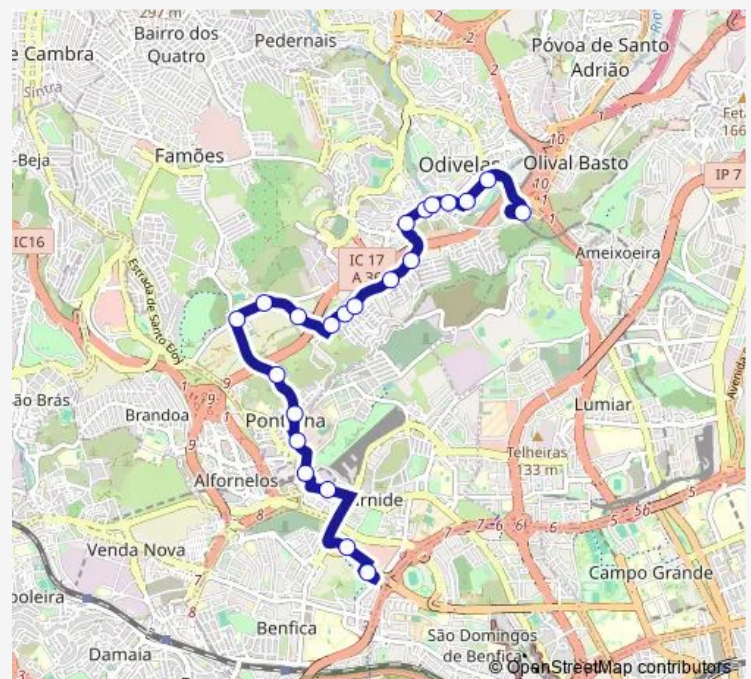

Tuesday 05:10-05:50

Wednesday 05:10-05:50

Thursday 05:10-05:50

Friday 05:10-05:50

Saturday —

Sunday —

Route info

Direction: Senhor Roubado (Metro) P7

Stops: 21

Trip Duration: 0 hour 28 min

2819 — Lisboa (C. Militar) - Sr. Roubado (Metro)

Direction

Colégio Militar (Metro) P2 — Senhor Roubado (Metro) P2

22 stops

[Open route schedule](#)

Colégio Militar (Metro) P2