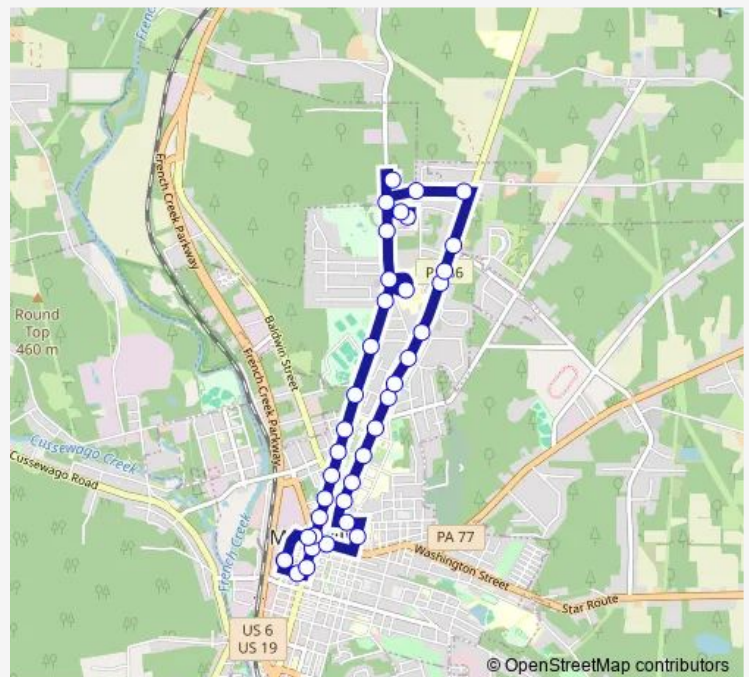

### Direction

Downtown Mall — Downtown Mall

38 stops

[Open route schedule](#)

Downtown Mall

Chestnut St and Market St

Park Ave and Cherry St (Erie Bank)

Park Ave and Steers St

N Main St and Hamilton Ave

N Main St and Sunset Dr

N Main St and Jackson Park Dr

Wesbury North Main Entrance

Near Bashore

Leslie Rd and N Main St

Turn onto Gasteiger

Gasteiger Rd and Leberman Ave

### Route schedule

Downtown Mall — Downtown Mall

Monday 07:00-19:00

Tuesday 07:00-19:00

Wednesday 07:00-19:00

Thursday 07:00-19:00

Friday 07:00-19:00

Saturday 09:00-16:00

### Route info

Direction: Downtown Mall

Stops: 38

Trip Duration: 0 hour 27 min

Red A

Park Ave and Gasteiger Rd

Golfview Manor

Golfview Manor at Yorktown Dr