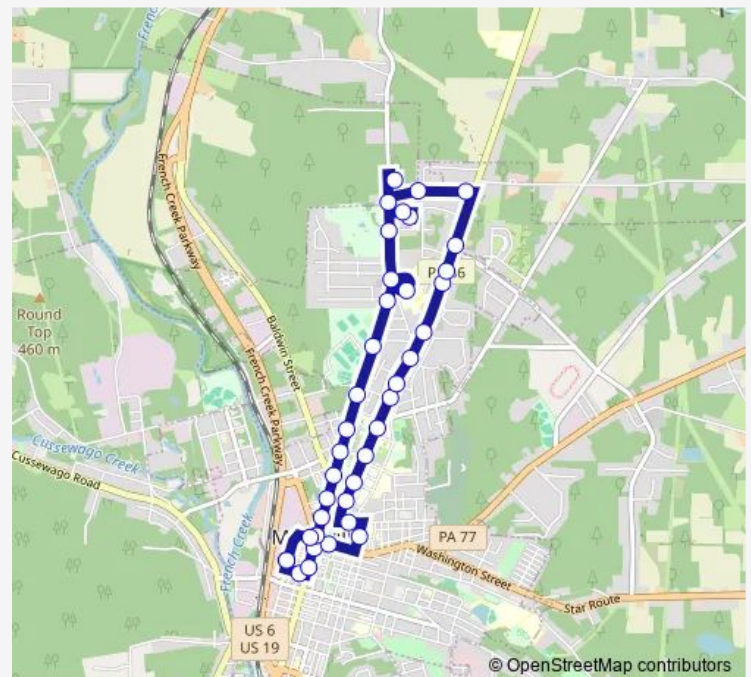

Allegheny College (N Main St Side)

N Main St and Byllesby Ave

N Main St and Hamilton Ave

N Main St and Sunset Dr

N Main St and Jackson Park Dr

Wesbury North Main Entrance

Near Bashore

Leslie Rd and N Main St

Turn onto Gasteiger

Gasteiger Rd and Leberman Ave

Meadville Rehab

Route schedule

Downtown Mall — Downtown Mall

Monday 07:00-19:00

Tuesday 07:00-19:00

Wednesday 07:00-19:00

Thursday 07:00-19:00

Friday 07:00-19:00

Saturday 09:00-16:00

Sunday —

Route info

Direction: Downtown Mall

Stops: 38

Trip Duration: 0 hour 27 min

Red A

Park Ave and Gasteiger Rd

Golfview Manor

Golfview Manor at Yorktown Dr

Safari Bar

Before Wesbury Turn

Wesbury UM Community

Park Ave and Cole Dr