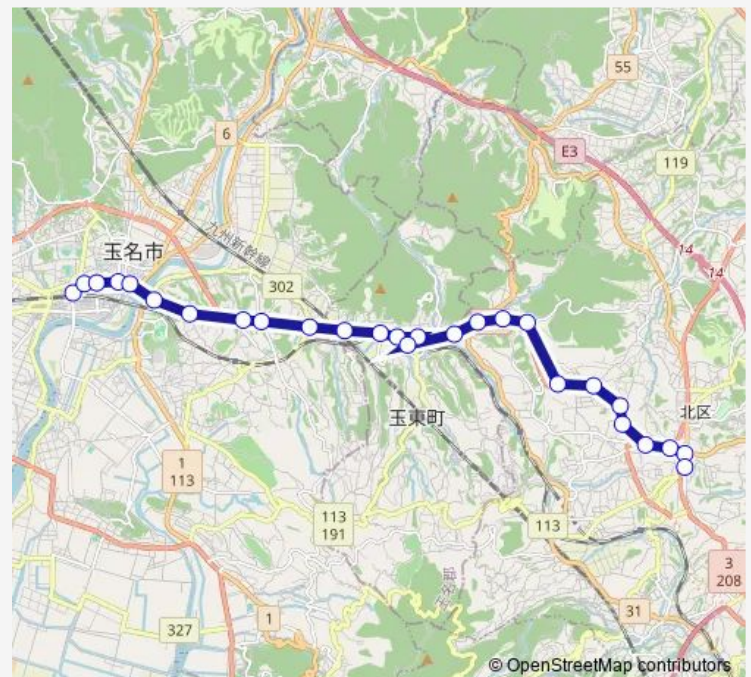

平原 (熊本市北区)

田原校下

市の尾

Route schedule

玉名駅前 — 寺尾病院前

Monday 13:10-17:30

Tuesday 13:10-17:30

Wednesday 13:10-17:30

Thursday 13:10-17:30

Friday 13:10-17:30

Saturday 06:30-17:30

Sunday 06:30-17:30

Route info

Direction: 玉名駅前

Stops: 27

Trip Duration: 0 hour 37 min

■ 玉名駅前→大倉 ~ 木葉→植木

鞍掛

萩の尾 (植木町)

滴水

舞尾橋

植木 (熊本)

寺尾病院前

Bus time schedules and route maps are available in an offline PDF at busmaps.com. Use the busmaps.com website to see live bus times, train schedule or subway schedule, and step-by-step directions for all public transit in Tamana