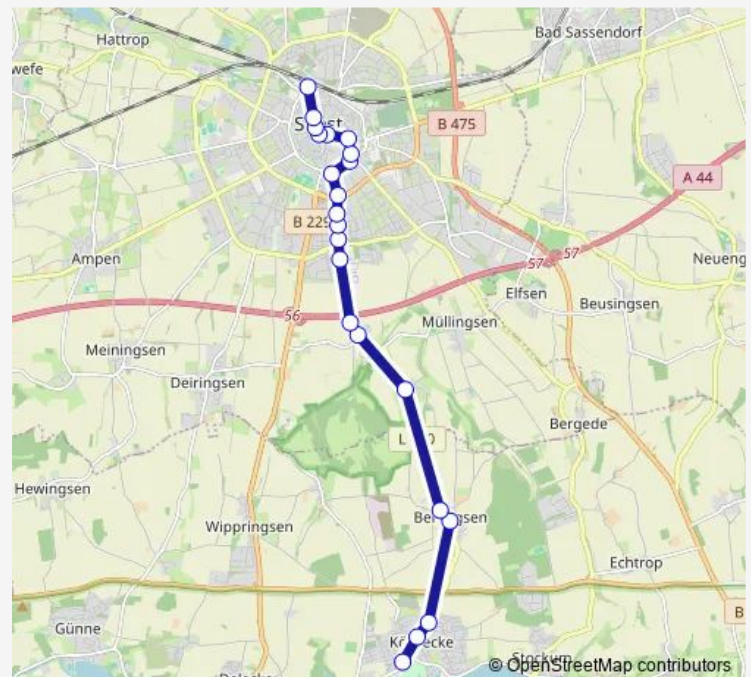

Körbecke, Seestr.

### Route schedule

Soest, Bahnhof — Körbecke, Seestr.

Monday 07:08-20:29

Tuesday 07:08-20:29

Wednesday 07:08-20:29

Thursday 07:08-20:29

Friday 07:08-20:29

Saturday 07:29-18:29

### Route info

Direction: Soest, Bahnhof

Stops: 21

Trip Duration: 0 hour 28 min

R49 — Delecke - Körbecke - Soest

## Route info

Direction: Körbecke, Seestr.

Stops: 22

Trip Duration: 0 hour 28 min