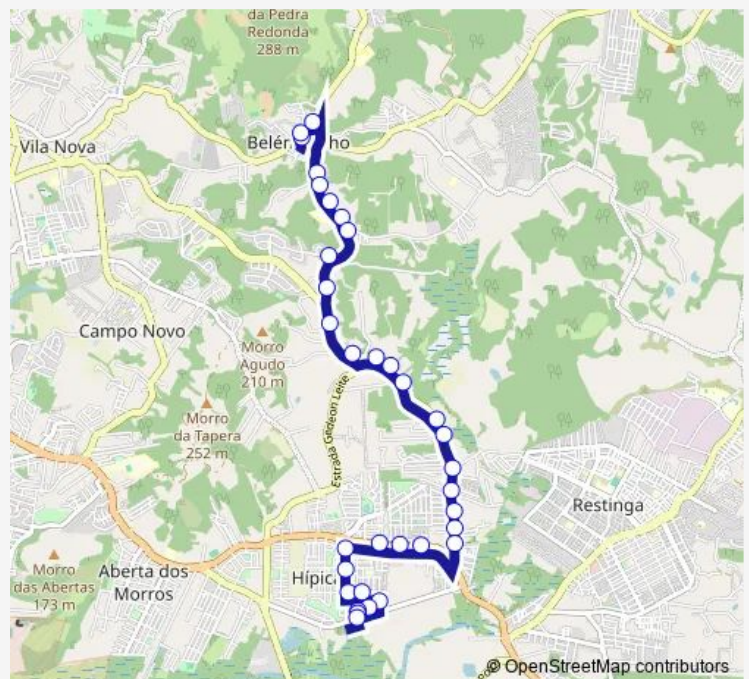

Costa Gama 3880

Costa Gama 3260

**Route schedule**

DR Antonio Mazzaferro Neto DF 15 — Joao DO Couto  
Praça Belem Velho

Monday 07:00-22:40

Tuesday 07:00-22:40

Wednesday 07:00-22:40

Thursday 07:00-22:40

Friday 07:00-22:40

Saturday 07:00-22:25

Sunday 08:00-19:00

**Route info**

Direction: DR Antonio Mazzaferro Neto DF 15

Stops: 34

Trip Duration: 0 hour 40 min

A87 — Aliment. Moradas DA Hipica / Costa Gama

## Route schedule

Major Tito DF 427 — Schneider 916

Monday 05:25-21:30

Tuesday 05:25-21:30

Wednesday 05:25-21:30

Thursday 05:25-21:30

Friday 05:25-21:30

Saturday 05:25-21:55

## Route info

Direction: Major Tito DF 427

Stops: 34

Trip Duration: 0 hour 40 min

DR Antonio Mazzaferro Neto 730

DR Antonio Mazzaferro Neto AL 506

Elvira Dendena DF 372

Elvira Dendena DF 514