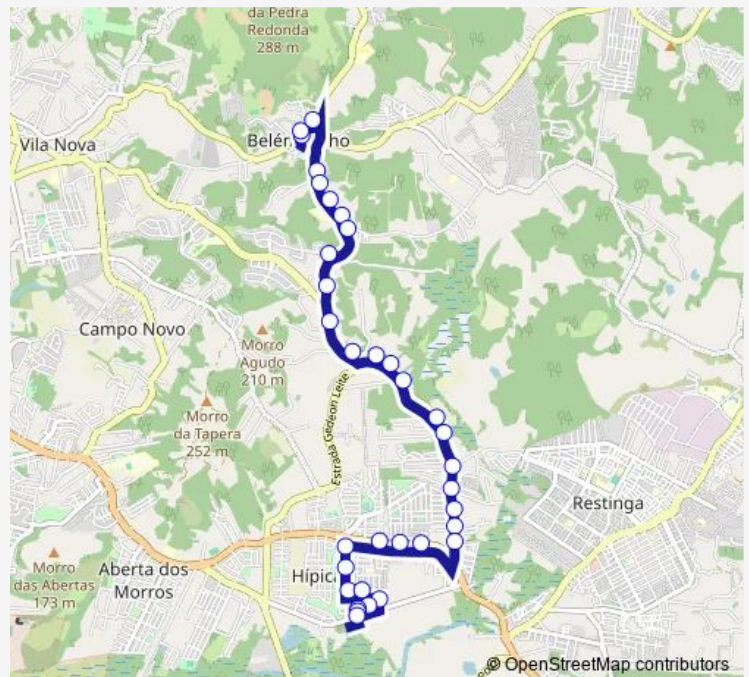

Costa Gama 3880

Costa Gama 3260

Route schedule

DR Antonio Mazzaferro Neto DF 15 — Joao DO Couto Praça Belem Velho

Monday	07:00-22:40
Tuesday	07:00-22:40
Wednesday	07:00-22:40
Thursday	07:00-22:40
Friday	07:00-22:40
Saturday	07:00-22:25
Sunday	08:00-19:00

Route info

Direction: DR Antonio Mazzaferro Neto DF 15

Stops: 34

Trip Duration: 0 hour 40 min

A87 — Aliment. Moradas DA Hipica / Costa Gama

Costa Gama 2970

Costa Gama DF 3501

Costa Gama 1530

DR Vergara 5414

Joao DO Couto Praça Belem Velho

Direction

Major Tito DF 427 — Schneider 916

34 stops

[Open route schedule](#)

Major Tito DF 427

MAJOR TITO 371

Route info

Direction: Major Tito DF 427

Stops: 34

Trip Duration: 0 hour 40 min

DR Antonio Mazzaferro Neto 730

DR Antonio Mazzaferro Neto AL 506

Elvira Dendena DF 372

Elvira Dendena DF 514