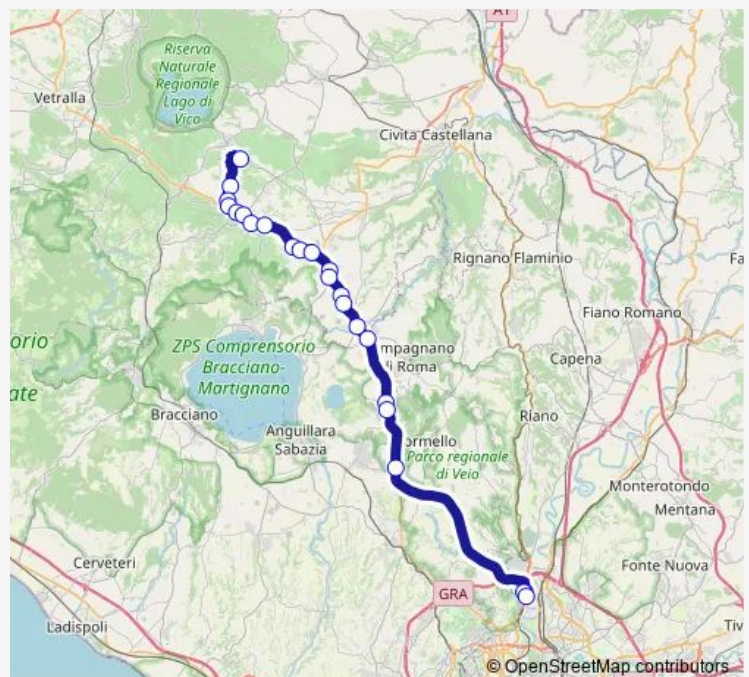

Campagnano | Via Cassia Str. Campana # f1607

Formello | Via Cassia (Le Rughe) # f1610

Roma | Via Flaminia (GRA) # f1492

Route schedule

Ronciglione | Deposito # f2547 — Roma | Saxa Rubra (Arrivi) # f1494

Monday	05:55
Tuesday	05:55
Wednesday	05:55
Thursday	05:55
Friday	05:55
Saturday	05:55
Sunday	—

Route info

Direction: Ronciglione | Deposito # f2547

Stops: 23

Trip Duration: 1 hour 0 min

Ronciglione (Comune) - Roma Saxa Rubra # Ro49a

Roma | Via Quarto Peperino Via Flaminia # f1493

Roma | Saxa Rubra (Arrivi) # f1494