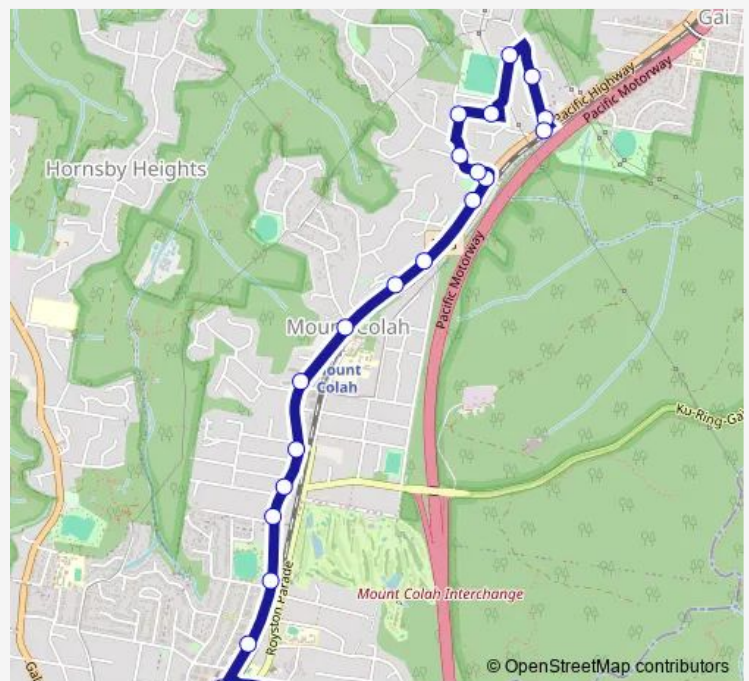

Pacific Hwy Opp Mt Colah Station

Pacific Hwy At Playfair Rd

Pacific Hwy After Playfair Rd

Pacific Hwy Before Beryl Av

Hunt Reserve, Pacific Hwy

Hunt Reserve, Beryl Av

Beryl Av At Heaney Cl

Red Cedar Dr At Chestnut Rd

Red Cedar Dr Before Foxglove Rd

Lancelot St At Gloria Cl

Excelsior Rd At Sue Pl

Excelsior Rd At Pacific Hwy

Route schedule

Asquith Girls High School, Baldwin Av — Pacific Hwy Opp Excelsior Rd

Monday	—
Tuesday	14:40
Wednesday	—
Thursday	—
Friday	—
Saturday	—
Sunday	—

Route info

Direction: Asquith Girls High School, Baldwin Av

Stops: 21

Trip Duration: 0 hour 14 min

9090 — Asquith Girls HS to Pacific Hwy opp Excelsior Rd, Mount Colah

9090 School Bus time schedules and route maps are available in an offline PDF at busmaps.com. Use the busmaps.com website to see live bus times, train schedule or subway schedule, and step-by-step directions for all public transit in Sydney