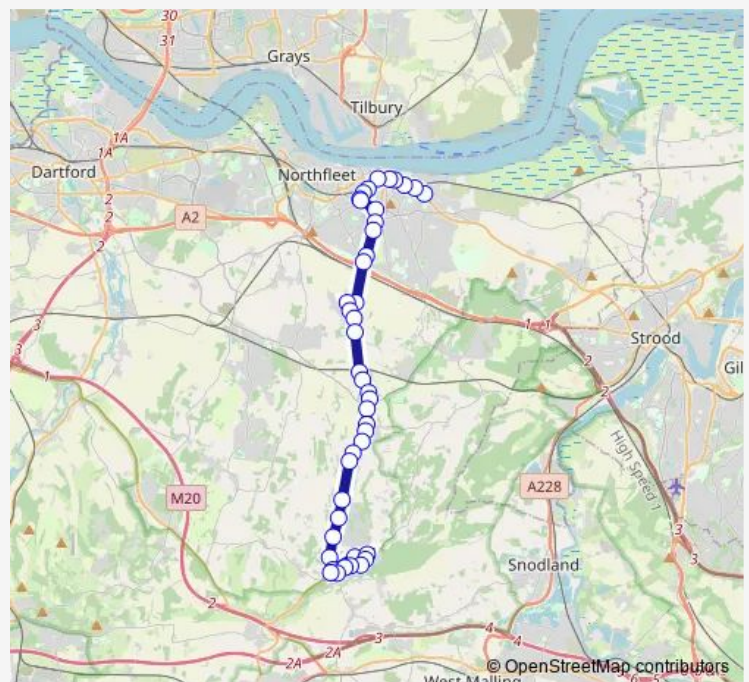

Ridley Turning

Steele's Lane

War Memorial

Millers Walk

Secondary School

The George

Camer Corner

Denesway

### Route schedule

Trosley Country Park — Milton Ale Shades

Monday 07:15

Tuesday 07:15

Wednesday 07:15

Thursday 07:15

Friday 07:15

Saturday —

### Route info

Direction: Trosley Country Park

Stops: 43

Trip Duration: 0 hour 56 min

■ VIGO1 — Vigo - Meopham - Gravesend Boys' Grammar School **BusMaps**

Station Road

Nash Bank

Lewis Road

## Route schedule

St John's School — Trosley Country Park

Monday 15:35

Tuesday 15:35

Wednesday 15:35

Thursday 15:35

Friday 13:30

Saturday —