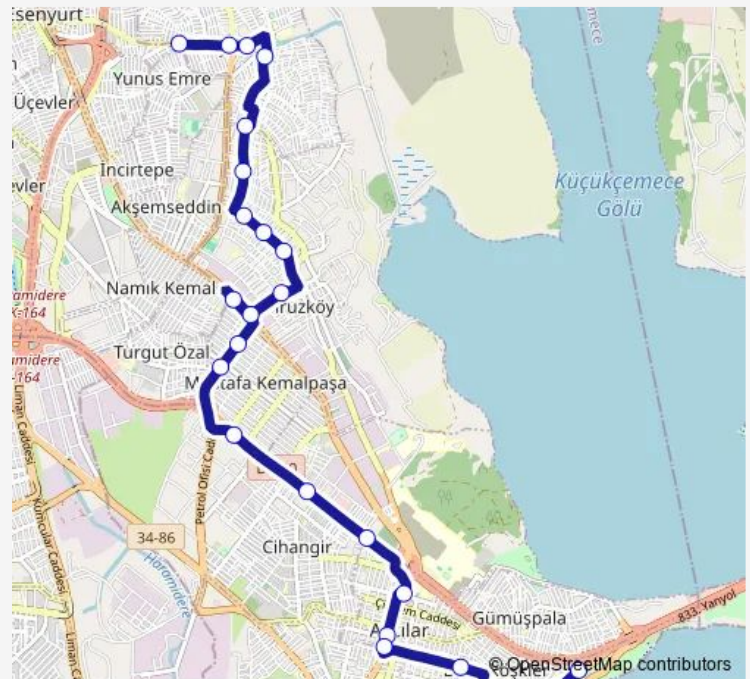

Wednesday 06:10

Thursday 06:10

Friday 06:10

Saturday 06:10

Sunday 06:00

**Route info**

Direction: CEYLAN SOKAK

Stops: 23

Trip Duration: 0 hour 28 min

**AVCILAR-TOKAT MAH-BALIK YOLU —**  
Küçükçekmece - Avcılar - Balık Yolu - Örnek Mh.**BusMaps**

Minibüs Durađı

Tufan Sk.

Dr. Sadık Ahmet Cad. (Ambarlı Küçükçekmece Yolu)

## Direction

Dr. Sadık Ahmet Cad. (Ambarlı Küçükçekmece Yolu) —  
CEYLAN SOKAK

18 stops

[Open route schedule](#)

Dr. Sadık Ahmet Cad. (Ambarlı Küçükçekmece Yolu)

Tufan Sk.

Dr. Sadık Ahmet Cad. (Ambarlı Küçükçekmece Yolu)

## Route info

Direction: Dr. Sadık Ahmet Cad. (Ambarlı Küçükçekmece Yolu)

Stops: 18

Trip Duration: 0 hour 28 min

AVCILAR-TOKAT MAH-BALIK YOLU Bus time schedules and route maps are available in an offline PDF at busmaps.com. Use the busmaps.com website to see live bus times, train schedule or subway schedule, and step-by-step directions for all public transit in Bueyuekcekmece