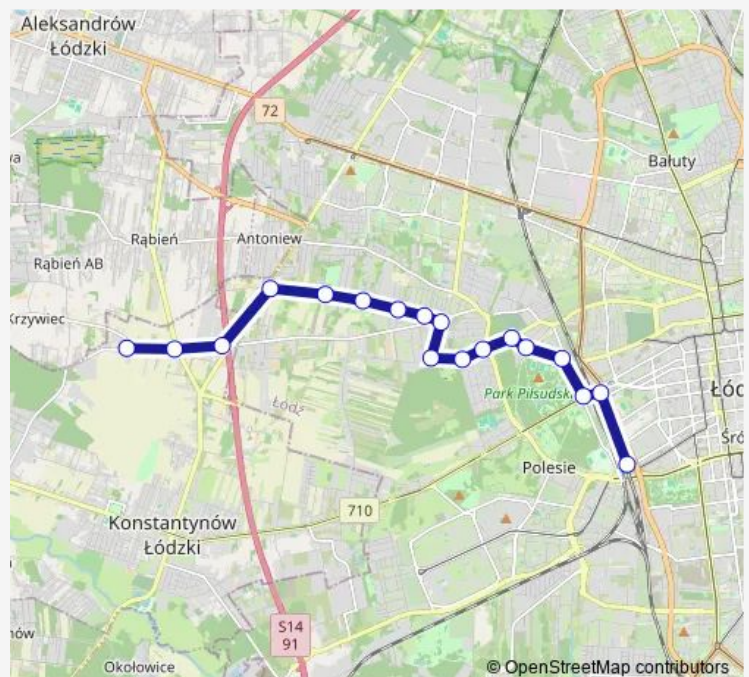

Bus 97B

[Go to website](#)

Direction

undefined — undefined

0 stops

[Open route schedule](#)

Route schedule

undefined — undefined

Monday 04:55-14:12

Tuesday 04:55-14:12

Wednesday 04:55-14:12

Thursday 04:55-14:12

Friday 04:55-14:12

Saturday —

Sunday 06:02-07:22

Route info

Direction:

Stops: 0

Trip Duration: — min

■ 97B

Direction

Limanowskiego - zajezdnia Limanowskiego (9013) —
Niesięcin (3412)

21 stops

[Open route schedule](#)

Thursday 05:07-22:29

Friday 05:07-22:29

Saturday —

Sunday 06:17-20:57

Route info

Direction: Dw. Łódź Kaliska (1712)

Stops: 18

Trip Duration: 0 hour 31 min