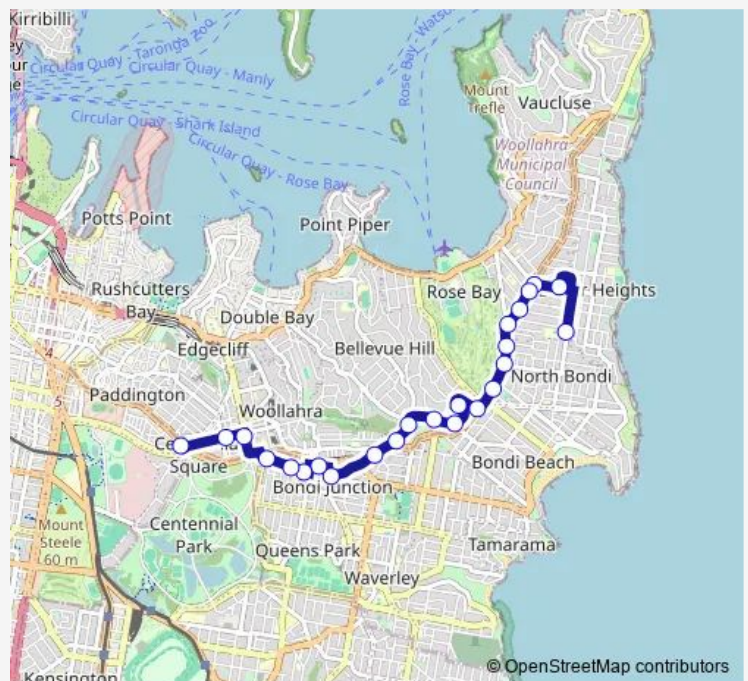

Old South Head Rd After Warners Av

Birriga Rd After Old South Head Rd

Birriga Rd Opp Bundarra Rd

Birriga Rd Opp Bennelong Cres

Birriga Rd At Banksia Rd

Bellevue Hill Public School, Victoria Rd

Victoria Rd At Old South Head Rd

Old South Head Rd At Paul St

Westfield Bondi Junction, Oxford St, Stand A

Bondi Junction Station, Stand M

Oxford St After Newland St

Oxford St At Denison St

Oxford St Before York Rd

Route schedule

Rose Bay Secondary College, Stand 2, Hardy St — St Matthias Anglican Church, Oxford St

Monday	15:25
Tuesday	14:37
Wednesday	15:25
Thursday	15:25
Friday	15:25
Saturday	—
Sunday	—

Route info

Direction: Rose Bay Secondary College, Stand 2, Hardy St

Stops: 24

Trip Duration: 0 hour 29 min

606e — Rose Bay SC to Oxford St near Queen St