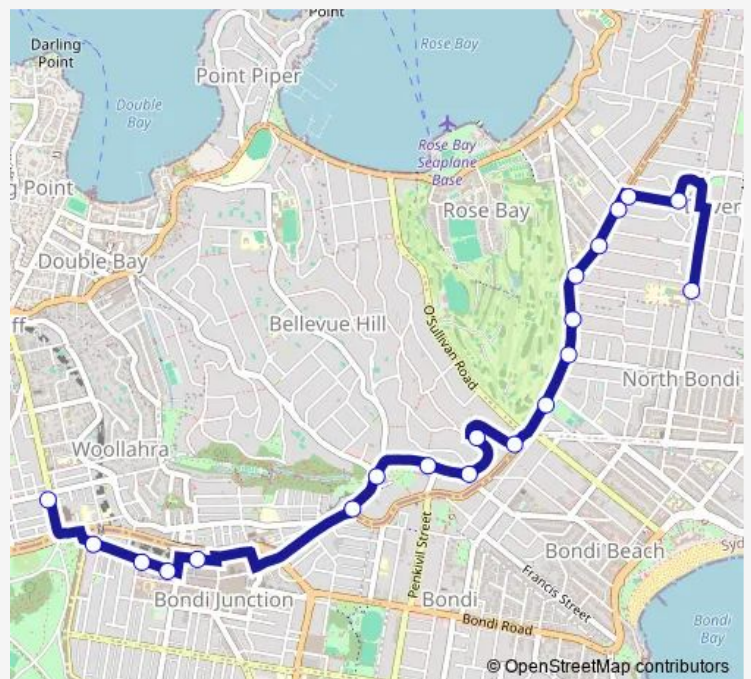

Old South Head Rd After Warners Av

Birriga Rd After Old South Head Rd

Birriga Rd Opp Bundarra Rd

Birriga Rd Opp Benelong Cres

Birriga Rd At Banksia Rd

Bellevue Hill Public School, Victoria Rd

Victoria Rd At Old South Head Rd

Bondi Junction Station, Stand M

Oxford St After Newland St

Oxford St At Denison St

Oxford St Before York Rd

Ocean St At Queen St

Route schedule

Rose Bay Secondary College, Stand 2, Hardy St — Ocean St At Queen St

Monday 15:15

Tuesday 14:15

Wednesday 15:15

Thursday 15:15

Friday 15:15

Saturday —

Sunday —

Route info

Direction: Rose Bay Secondary College, Stand 2, Hardy St

Stops: 20

Trip Duration: 0 hour 26 min

606e — Rose Bay SC to Oxford St near Queen St

606e School Bus time schedules and route maps are available in an offline PDF at busmaps.com. Use the busmaps.com website to see live bus times, train schedule or subway schedule, and step-by-step directions for all public transit in Sydney