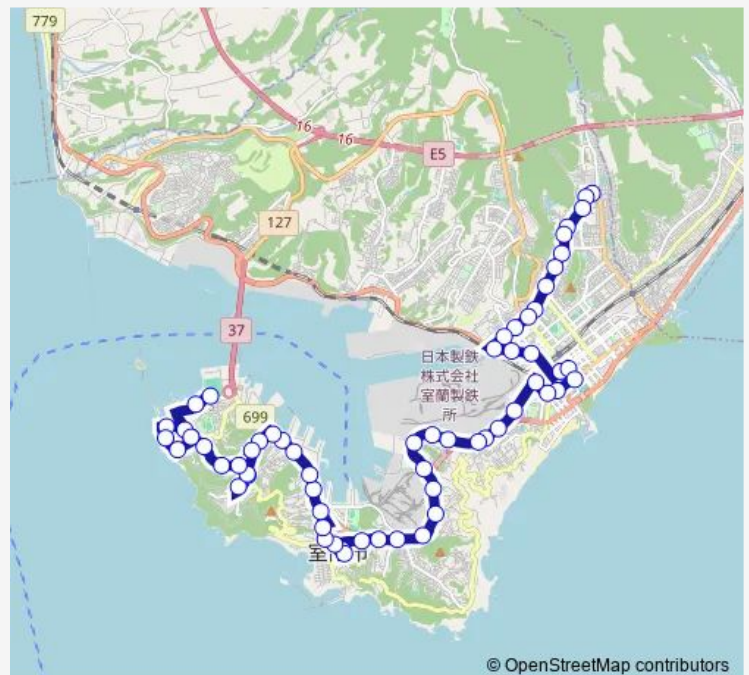

Thursday —

Friday —

Saturday 07:10

Sunday 07:10

Route info

Direction: 工大

Stops: 62

Trip Duration: 1 hour 15 min

Saturday —

Sunday —

Route info

Direction: 工大

Stops: 38

Trip Duration: 1 hour 3 min

市役所北

小公園前