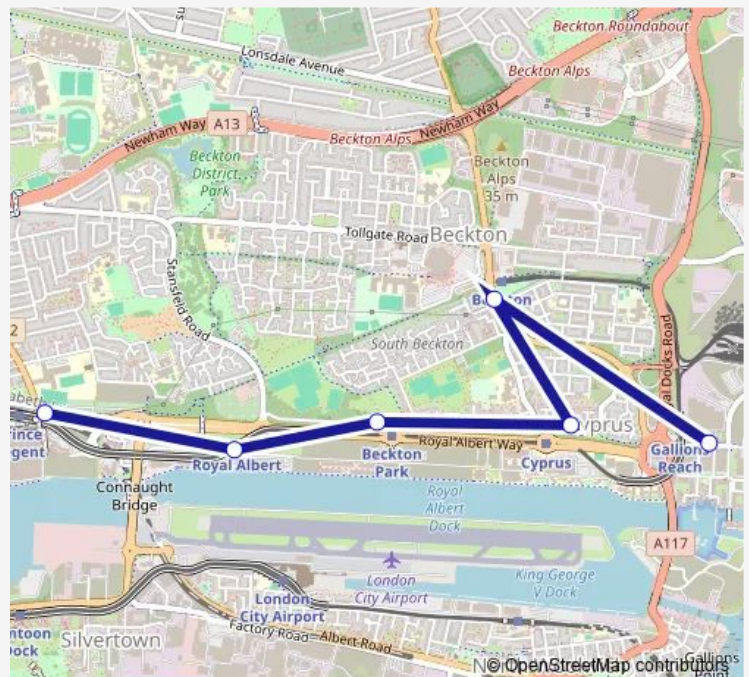

Wednesday —

Thursday —

Friday —

Saturday 05:30-23:50

Sunday 00:00-23:50

Route info

Direction: Prince Regent Bus Station

Stops: 6

Trip Duration: 0 hour 15 min

■ DLR-2 — Prince Regent - Beckton - Gallions Reach

Direction

Gallions Reach Station — Prince Regent Bus Station

6 stops

[Open route schedule](#)

Gallions Reach Station

Beckton Bus Station

Cyprus

Beckton Park

Royal Albert DLR Station

Prince Regent Bus Station

Route schedule

Gallions Reach Station — Prince Regent Bus Station

Monday 00:00-23:50

Tuesday 00:00-01:00

Wednesday —

Thursday —

Friday —

Saturday 05:30-23:50

Sunday 00:00-23:50

Route info

Direction: Gallions Reach Station

Stops: 6