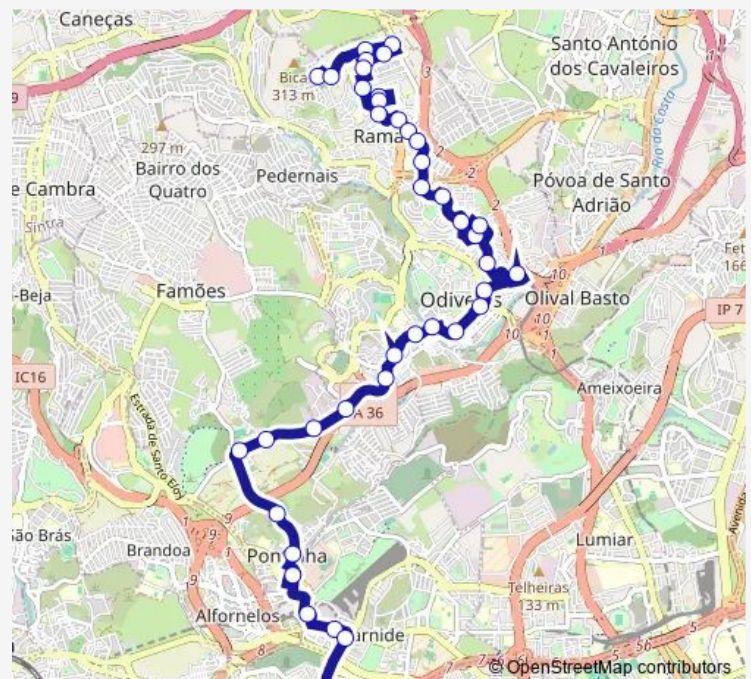

Bus 2818 Lisboa (C. Militar) - Serra da Amoreira

[Go to website](#)

Direction

R Idade Pedra 57 — Colégio Militar (Metro) P2

40 stops

[Open route schedule](#)

R Idade Pedra 57

R Lusitanos 35 (Serra Amoreira)

Av Augusto Hilário

Av 25 Abril (Amoreira)

Av Amália Rodrigues (Jardim Amoreira)

Av Amália Rodrigues 20

Rua Ant Menano (X) Rua Armandinho

R Carochia 118 (Casal Apréstimos)

R 4 Outubro 11 (Casal Apréstimos)

R Nova 13 (Casal Apréstimos)

R Vilarett (B Bons Dias)

Av Liberdade 27 (Jardim Radial)

Av Liberdade 13 B (Jardim Radial)

Av Liberdade 5 A (Jardim Radial)

Av Liberdade (Escola)

Av Liberdade 2 (Casal Chapim)

R Cristovão Colombo 2 (Casal Chapim)

R Aquilino Ribeiro 5 (Odivelas)

R Jorge Sena (C Comercial)

R Alves Redol (Dep Água)

R Roque Gameiro 9

Route schedule

R Idade Pedra 57 — Colégio Militar (Metro) P2

Monday 05:30

Tuesday 05:30

Wednesday 05:30

Thursday 05:30

Friday 05:30

Saturday —

Sunday —

Route info

Direction: R Idade Pedra 57

Stops: 40

Trip Duration: 0 hour 45 min

2818 — Lisboa (C. Militar) - Serra da Amoreira

BusMaps