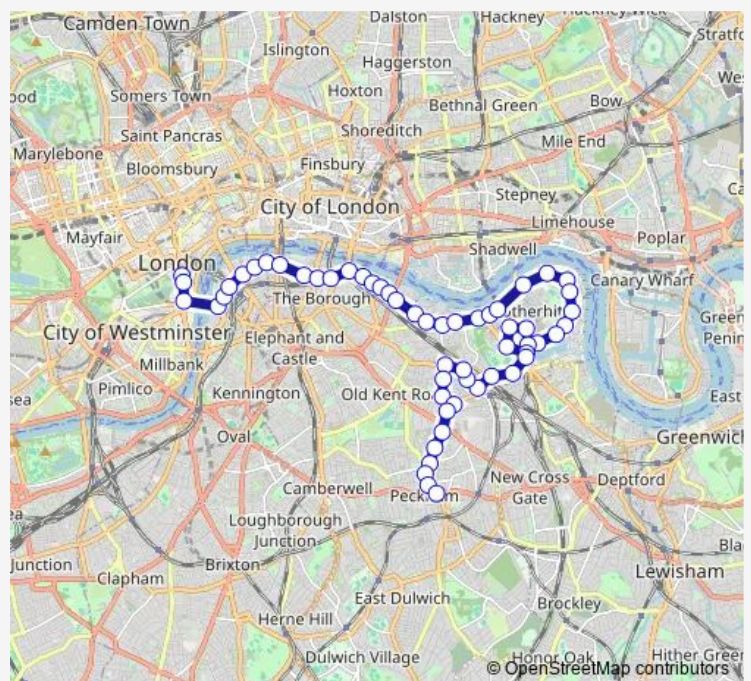

Tower Bridge Road

Boss Street

Dockhead

Jamaica Road / Abbey Street

Route schedule

Whitehall / Horseguards Avenue — Peckham Bus Station

Monday 00:50-04:50

Tuesday 00:50-04:50

Wednesday 00:50-04:50

Thursday 00:50-04:50

Friday 00:50-04:50

Saturday 00:50-04:50

Sunday 00:50-04:50

Route info

Direction: Whitehall / Horseguards Avenue

Stops: 56

Trip Duration: 0 hour 57 min

N381 — Peckham - Canada Water - Bermondsey - London Bridge - Whitehall, Horse Guards

Bermondsey Station

Drummond Road

Southwark Park

Rotherhithe Tunnel

Rotherhithe Station

Smith Close

Friday 00:25-04:25

Saturday 00:25-04:25

Sunday 00:25-04:25

Route info

Direction: Peckham Bus Station

Stops: 55

Trip Duration: 0 hour 48 min

Downtown Road