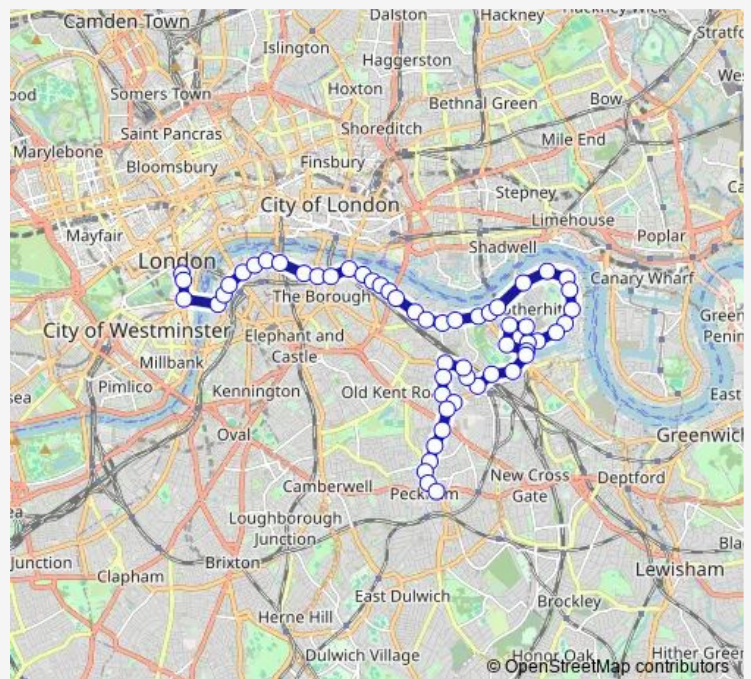

### Route schedule

Whitehall / Horseguards Avenue — Peckham Bus Station

Monday 00:50-04:50

Tuesday 00:50-04:50

Wednesday 00:50-04:50

Thursday 00:50-04:50

Friday 00:50-04:50

Saturday 00:50-04:50

### Route info

Direction: Whitehall / Horseguards Avenue

Stops: 56

Trip Duration: 0 hour 48 min

**N381** — Peckham - Canada Water - Bermondsey - London Bridge - Whitehall, Horse Guards

Bermondsey Station

Drummond Road

Southwark Park

Rotherhithe Tunnel

Rotherhithe Station

Smith Close

Peter Hills School

Bywater Place

Russia Dock Road

Downtown Road

## Route info

Direction: Peckham Bus Station

Stops: 55

Trip Duration: 0 hour 47 min

Downtown Road

Russia Dock Road

Bywater Place

Peter Hills School