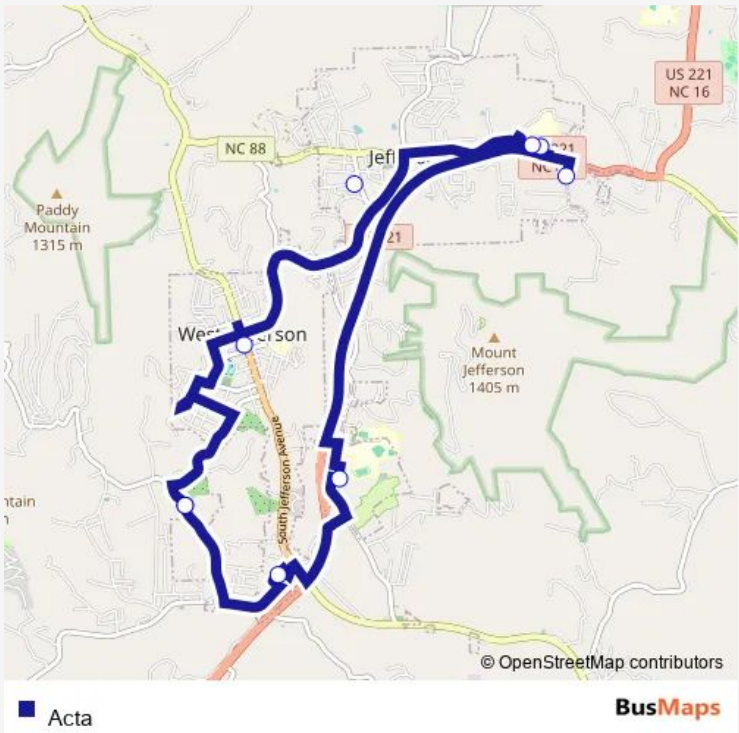

**Direction**  
 Ashe Services for Aging (Generations Ashe) — Ashe Services for Aging (Generations Ashe)  
 9 stops  
[Open route schedule](#)

- Ashe Services for Aging (Generations Ashe)
- Ingles
- Wal-Mart
- Mountain Village Apartments
- Big Lots
- Food Lion
- Historic Ashe Apartments (1st Parking Lot Gentry Street)
- Main Street - West Jefferson
- Ashe Services for Aging (Generations Ashe)

Route schedule  
 Ashe Services for Aging (Generations Ashe) — Ashe Services for Aging (Generations Ashe)

Monday	08:30-16:30
Tuesday	08:30-16:30
Wednesday	08:30-16:30
Thursday	08:30-16:30
Friday	08:30-16:30
Saturday	09:00-14:00
Sunday	—

Route info  
 Direction: Ashe Services for Aging (Generations Ashe)  
 Stops: 9  
 Trip Duration: 0 hour 59 min

Acta Bus time schedules and route maps are available in an offline PDF at [busmaps.com](https://busmaps.com). Use the [busmaps.com](https://busmaps.com) website to see live bus times, train schedule or subway schedule, and step-by-step directions for all public transit in Jefferson

The schedule is provided in the local timezone. Times with "(+1)" indicate departures on the next day.

PDF file created on 2025-01-16

2024 BusMaps.com - All Rights Reserved