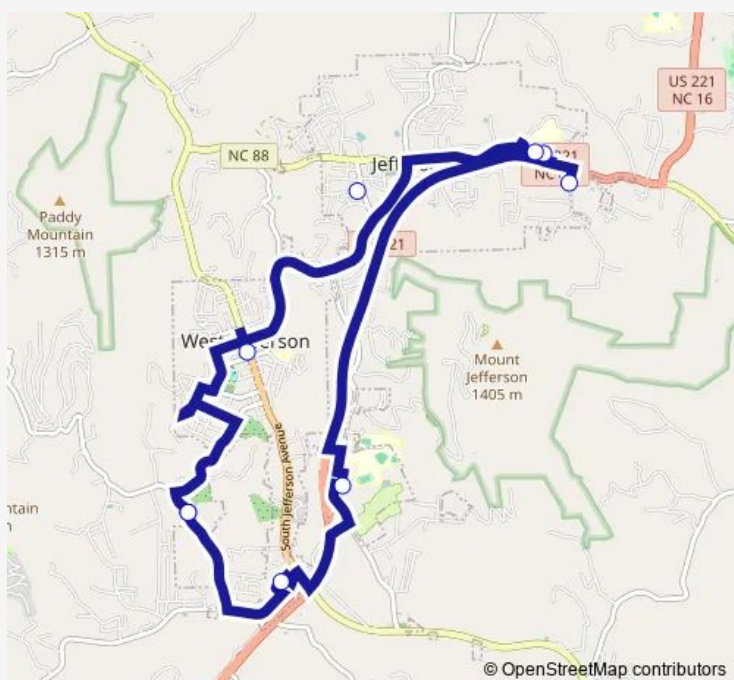

Direction

Ashe Services for Aging (Generations Ashe) — Ashe Services for Aging (Generations Ashe)

9 stops

[Open route schedule](#)

Ashe Services for Aging (Generations Ashe)

Ingles

Wal-Mart

Mountain Village Apartments

Big Lots

Food Lion

Historic Ashe Apartments (1st Parking Lot Gentry Street)

Main Street - West Jefferson

Ashe Services for Aging (Generations Ashe)

Route schedule

Ashe Services for Aging (Generations Ashe) — Ashe Services for Aging (Generations Ashe)

Monday	08:30-16:30
Tuesday	08:30-16:30
Wednesday	08:30-16:30
Thursday	08:30-16:30
Friday	08:30-16:30
Saturday	09:00-14:00
Sunday	—

Route info

Direction: Ashe Services for Aging (Generations Ashe)

Stops: 9

Trip Duration: 0 hour 59 min

Acta Bus time schedules and route maps are available in an offline PDF at busmaps.com. Use the busmaps.com website to see live bus times, train schedule or subway schedule, and step-by-step directions for all public transit in Jefferson