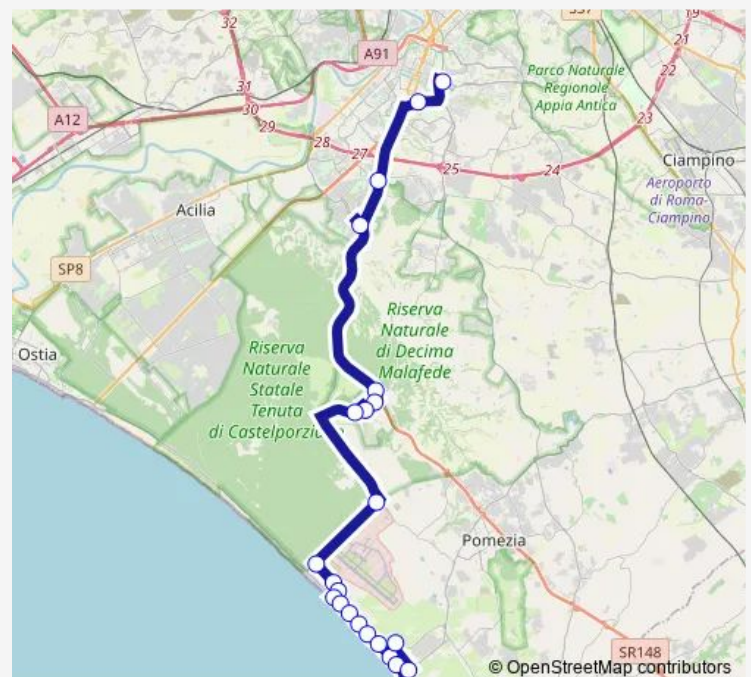

Torvaianica | L.mare Sirene Via Bogotà # f12493

Torvaianica | L.mare Sirene Via Zurigo # f12494

Torvaianica | L.mare Sirene Via Tunisi # f12495

Torvaianica | L.mare Sirene Via Lima # f12496

Torvaianica | L.mare Sirene Via Portici # f12497

Torvaianica | L.mare Sirene Via Boston # f12498

Torvaianica | Viale Spagna /Sebastopoli # f12499

Torvaianica | viale Danimarca # f12451

Route schedule

Roma | Laurentina (Metro B) # f2693 — Zoomarine # 1051

Monday —

Tuesday 08:00

Wednesday —

Thursday —

Friday —

Saturday —

Sunday —

Route info

Direction: Roma | Laurentina (Metro B) # f2693

Stops: 22

Trip Duration: 1 hour 15 min

Roma Laurentina - Torvaianica # Cn639d

Bus time schedules and route maps are available in an offline PDF at busmaps.com. Use the busmaps.com website to see live bus times, train schedule or subway schedule, and step-by-step directions for all public transit in Pomezia