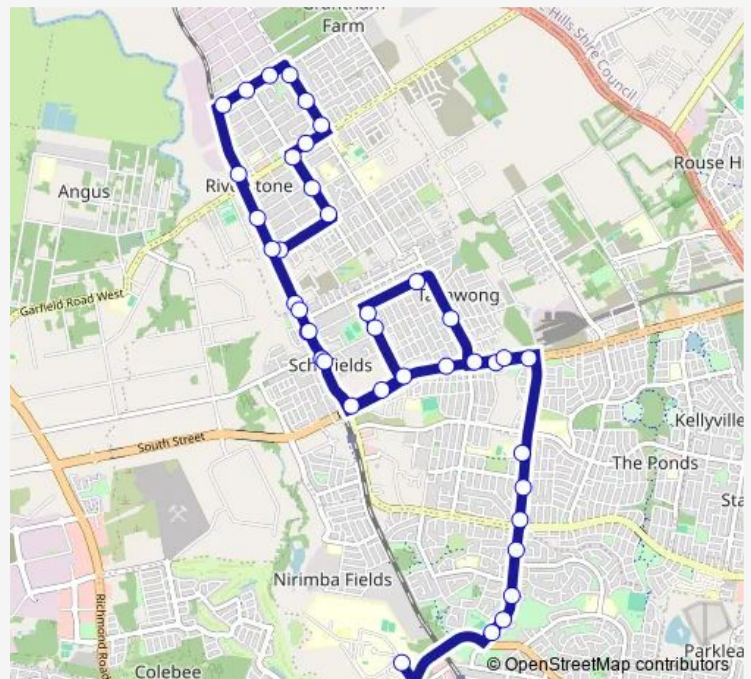

School Bus 6062 Schofields to Wyndham College

[Go to website](#)

Direction

Schofields Rd At Hambledon Rd — Wyndham College, Nirimba Campus, Eastern Rd

40 stops

[Open route schedule](#)

- Schofields Rd At Hambledon Rd
- Schofields Rd Before Alex Av
- Boundary Rd Opp Gordon Rd
- St Albans Rd After Boundary Rd
- Junction Rd Opp Schofields Public School
- Junction Rd Opp Station St
- Railway Tce Opp Station St
- Railway Tce Opp St Albans Rd
- Railway Tce Opp Kensington Park Rd
- Riverstone Rd After Railway Tce
- Piccadilly St After Riverstone Rd
- Piccadilly St After Regent St
- Casuarina School, Piccadilly St
- Garfield Rd After Piccadilly St
- Hamilton St Opp Riverstone Community Church
- Hamilton St After Dingle St
- Hamilton St Before Crown St
- Crown St Opp Brisbane Rd
- Crown St After Piccadilly St
- Crown St Before Riverstone Pde
- Riverstone Station, Riverstone Pde

Route schedule

Schofields Rd At Hambledon Rd — Wyndham College, Nirimba Campus, Eastern Rd

Monday	06:57
Tuesday	06:57
Wednesday	06:57
Thursday	06:57
Friday	06:57
Saturday	—
Sunday	—

Route info

Direction: Schofields Rd At Hambledon Rd

Stops: 40

Trip Duration: 0 hour 50 min

6062 — Schofields to Wyndham College

Railway Tce At Hunter St

Railway Tce After Gladstone Pde

Railway Tce After Kensington Park Rd

Railway Tce At St Albans Rd

Railway Tce After Station St

Schofields Rd After Railway Tce

Schofields Rd Before Junction Rd

Schofields Rd After Junction Rd

Schofields Rd After Schofields Farm Rd

Schofields Rd After Boundary Rd

Schofields Rd Before Hambledon Rd

St John Paul II College, Hambledon Rd