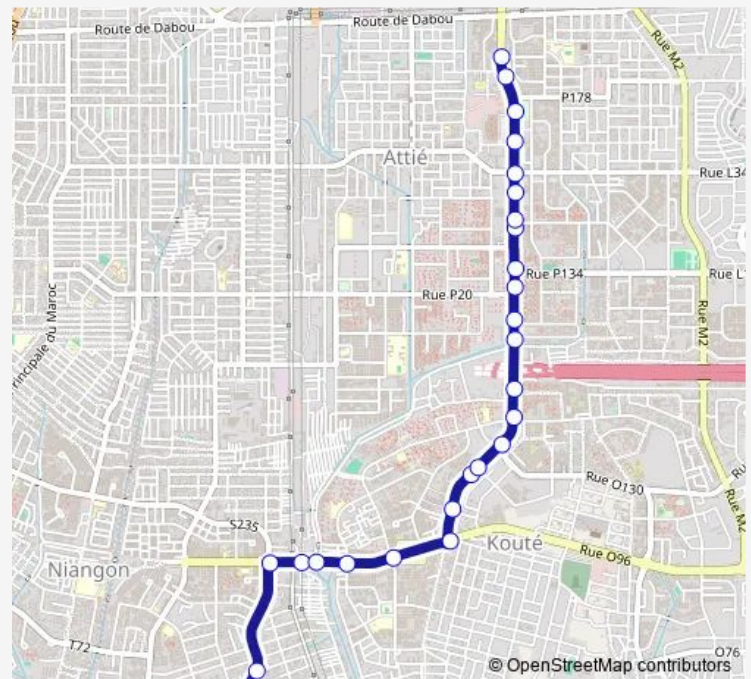

Saint André

William-Ponty

Dialogue

Route schedule

Niangon Sud à Gauche — Kabadougou

Monday 06:00

Tuesday 06:00

Wednesday 06:00

Thursday 06:00

Friday 06:00

Saturday 06:00

Sunday 06:00

Route info

Direction: Niangon Sud à Gauche

Stops: 26

Trip Duration: 0 hour 23 min

gbaka : Siporex ↔ Terminus 27

Keneya

Cosmos Yopougon

Figayo

La Poste

Kabadougou

Direction

Kabadougou — Terminus 27 Niangon Sud à Gauche

Thursday 06:00

Friday 06:00

Saturday 06:00

Sunday 06:00

Route info

Direction: Kabadougou

Stops: 35

Trip Duration: 0 hour 33 min