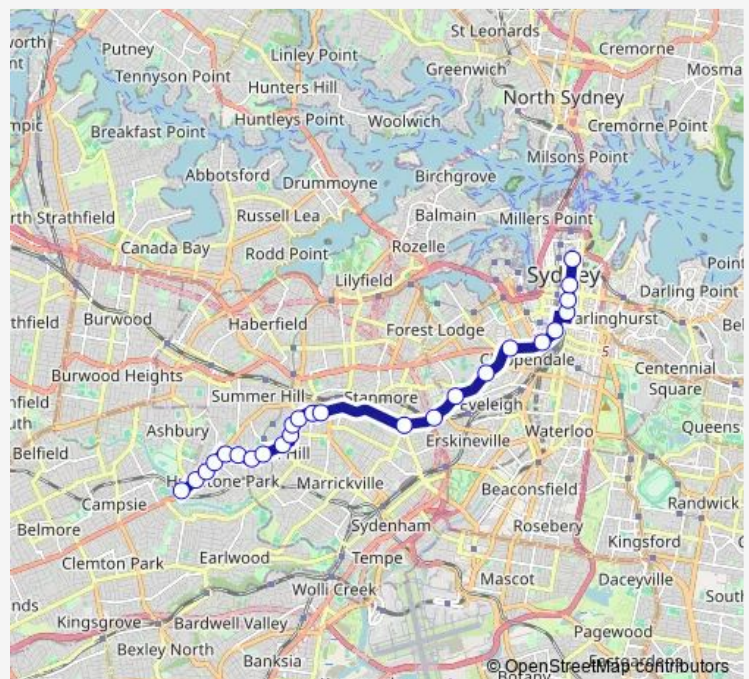

Route schedule

Broughton St Opp Canterbury Station — Martin Place Station, Elizabeth St, Stand C

Monday 06:53-08:25

Tuesday 06:53-08:25

Wednesday 06:53-08:25

Thursday 06:53-08:25

Friday 06:53-08:25

Saturday —

Sunday —

Route info

Direction: Broughton St Opp Canterbury Station

Stops: 25

Trip Duration: 0 hour 55 min

L28 — Opal only - Canterbury to City Martin Place (Limited Stops)

Pitt St Before Hay St

Museum Station, Downing Centre, Stand E

Museum Station, Elizabeth St, Stand D

Sheraton On The Park, Elizabeth St

Martin Place Station, Elizabeth St, Stand C

Direction

Martin Place Station, Castlereagh St, Stand H — Canterbury Station, Broughton St

Route schedule

Martin Place Station, Castlereagh St, Stand H — Canterbury Station, Broughton St

Monday 16:38-18:08

Tuesday 16:38-18:08

Wednesday 16:38-18:08

Thursday 16:38-18:08

Friday 16:38-18:08

Saturday —