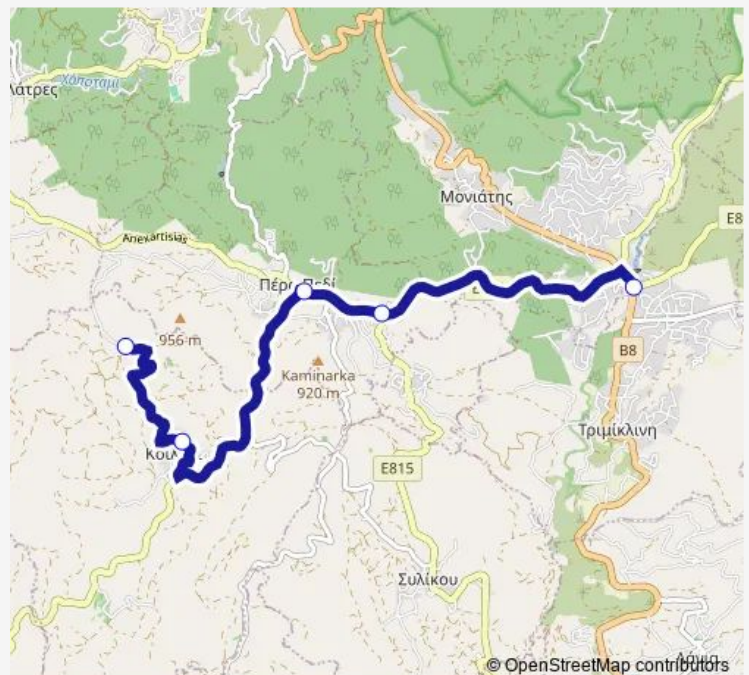

**Bus 60E Koilani - Pera Pedi - Moniatis - Saittas**[Go to website](#)**Direction**

1st Koilani — Distrato Pelendriou 2

5 stops

[Open route schedule](#)

1st Koilani

2nd Koilani 2

Panagias Faneromenis Ave. - 2nd Pera Pedi 2

Friday 07:40-17:30

Saturday —

Sunday —

**Route info**

Direction: 1st Koilani

Stops: 5

Trip Duration: 0 hour 10 min

60E — Koilani - Pera Pedi - Moniatis - Saittas

## Direction

Distrato Pelendriou 1 — 1st Koilani

5 stops

[Open route schedule](#)

Distrato Pelendriou 1

Distrato Pera Pedi - Kouka 1

Panagias Faneromenis Ave. - 2nd Pera Pedi 1

2nd Koilani 1

## Route schedule

Distrato Pelendriou 1 — 1st Koilani

Monday	—
Tuesday	—
Wednesday	08:45-16:30
Thursday	—
Friday	08:45-16:30
Saturday	—
Sunday	—