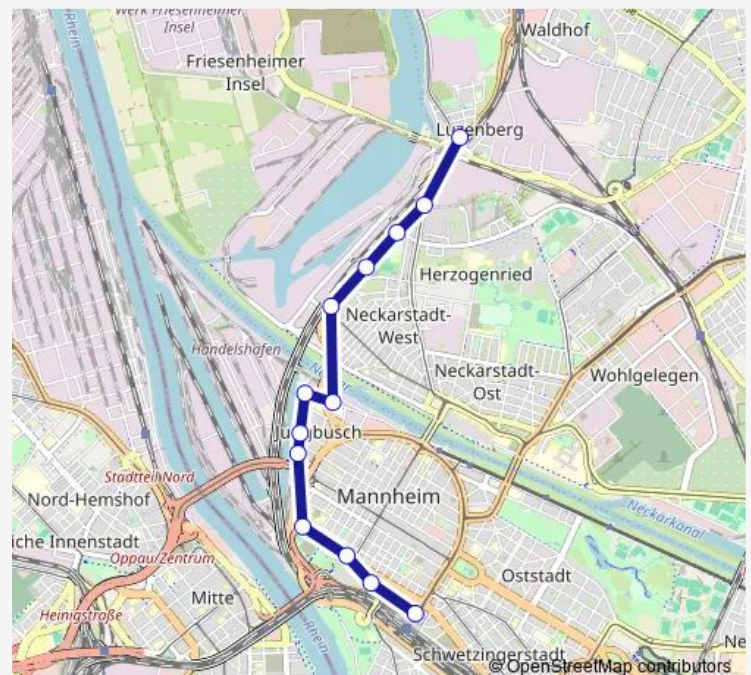

## Bus 60e Pfeifferswörth - Dudenstraße - Ulmenweg - Sandgewann - Herzogenriedstraße - Neckarstadt West - MA Hauptbahnhof - Lanzvilla

[Go to website](#)

### Route schedule

MA Hauptbahnhof — Luzenberg

Monday 05:03

Tuesday 05:03

Wednesday 05:03

Thursday 05:03

Friday 05:03

Saturday —

### Route info

Direction: MA Hauptbahnhof

Stops: 13

Trip Duration: 0 hour 19 min

60e Bus time schedules and route maps are available in an offline PDF at [busmaps.com](https://busmaps.com). Use the [busmaps.com](https://busmaps.com) website to see live bus times, train schedule or subway schedule, and step-by-step directions for all public transit in Mannheim