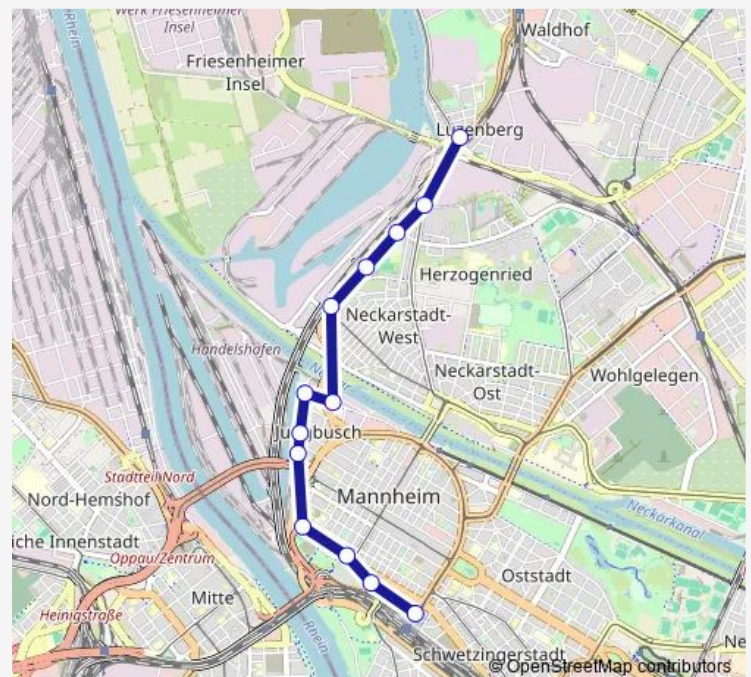

## Bus 60E Pfeifferswörth - Dudenstraße - Ulmenweg - Sandgewann - Herzogenriedstraße - Neckarstadt West - MA Hauptbahnhof - Lanzvilla

[Go to website](#)

### Route schedule

MA Hauptbahnhof — Luzenberg

Monday 05:03

Tuesday 05:03

Wednesday 05:03

Thursday 05:03

Friday 05:03

Saturday —

### Route info

Direction: MA Hauptbahnhof

Stops: 13

Trip Duration: 0 hour 19 min

60E Bus time schedules and route maps are available in an offline PDF at [busmaps.com](https://busmaps.com). Use the [busmaps.com](https://busmaps.com) website to see live bus times, train schedule or subway schedule, and step-by-step directions for all public transit in Mannheim