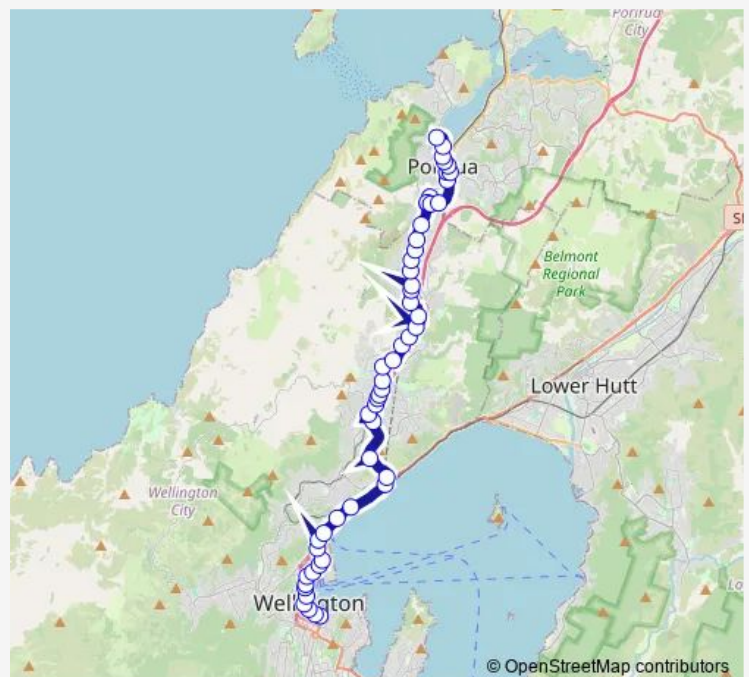

**Route schedule**

Porirua Station - Stop B — St Patrick's College - Evans Bay Parade

Monday 06:25-07:45

Tuesday 06:25-07:45

Wednesday 06:25-07:45

Thursday 06:25-07:45

Friday 06:25-07:45

Saturday —

Sunday —

**Route info**

Direction: Porirua Station - Stop B

Stops: 47

Trip Duration: 1 hour 20 min

60e — Porirua - Tawa - Johnsonville - Wellington

Middleton Road opposite Glenside Road

Middleton Road at Wingfield Place

Middleton Road at Churton Drive (near 122)

Middleton Road (near 76)

Middleton Road (near 48)

Middleton Road (near 18)

Johnsonville - Stop B

Johnsonville Road (near 147)

Centennial Highway at Glover Street

Ngauranga - Hutt Road (next to motorway)

Lyttelton Avenue at Kilkerran Place

Norrie Street - Te Rauparaha Park

Wi Neera Drive opposite Pirates Cove

Whitireia Polytechnic - Titahi Bay Road

60e Bus time schedules and route maps are available in an offline PDF at [busmaps.com](https://busmaps.com). Use the [busmaps.com](https://busmaps.com) website to see live bus times, train schedule or subway schedule, and step-by-step directions for all public transit in Wellington