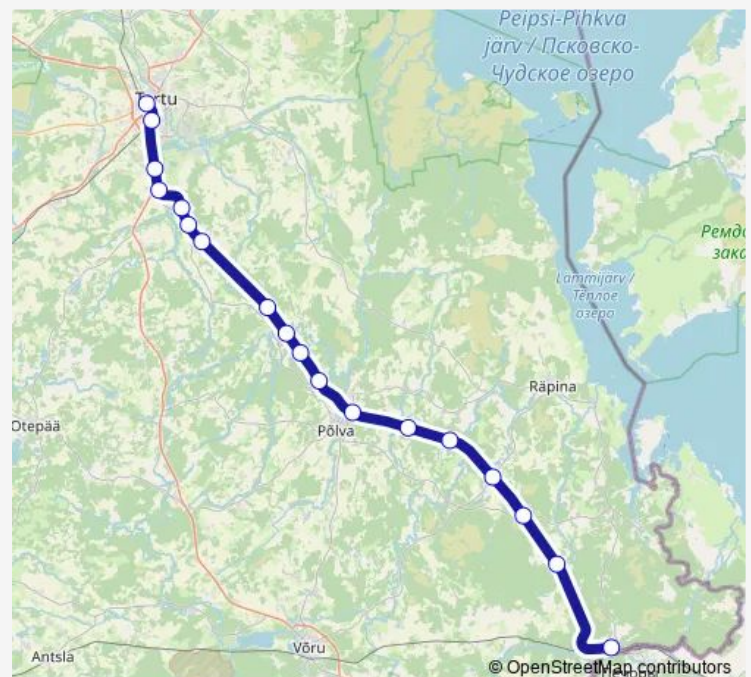

### Route schedule

Koidula — Tartu

Monday 06:14-15:41

Tuesday 06:14-15:41

Wednesday 06:14-15:41

Thursday 06:14-15:41

Friday 06:14-15:41

Saturday 07:34-15:41

### Route info

Direction: Koidula

Stops: 18

Trip Duration: 1 hour 19 min

R46 — Tartu - Koidula