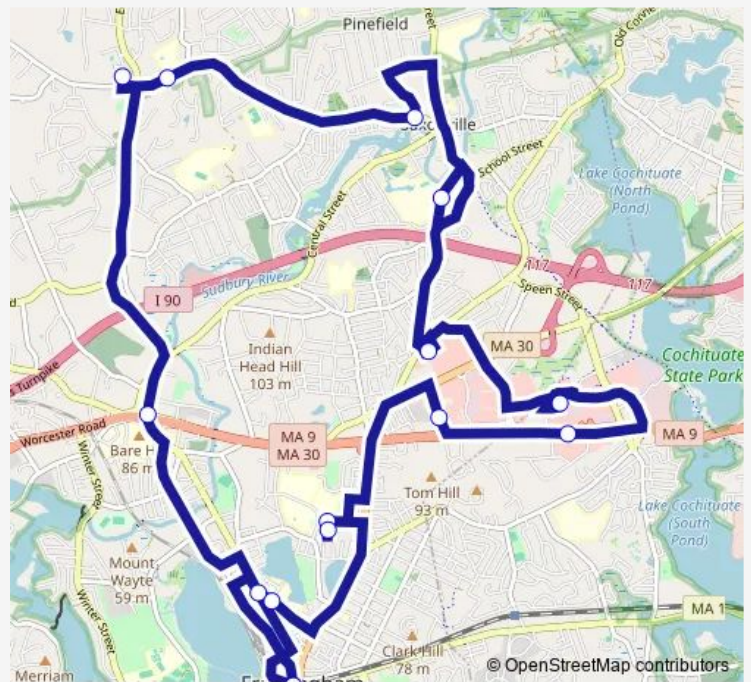

Direction

Blandin Hub — Banana Lot/Intermodal Center

2 stops

[Open route schedule](#)

Blandin Hub

Banana Lot/Intermodal Center

Route schedule

Blandin Hub — Banana Lot/Intermodal Center

Monday	06:15-12:55
Tuesday	06:15-12:55
Wednesday	06:15-12:55
Thursday	06:15-12:55
Friday	06:15-12:55
Saturday	08:25
Sunday	08:25

Route info

Direction: Blandin Hub

Stops: 2

Trip Duration: 0 hour 10 min