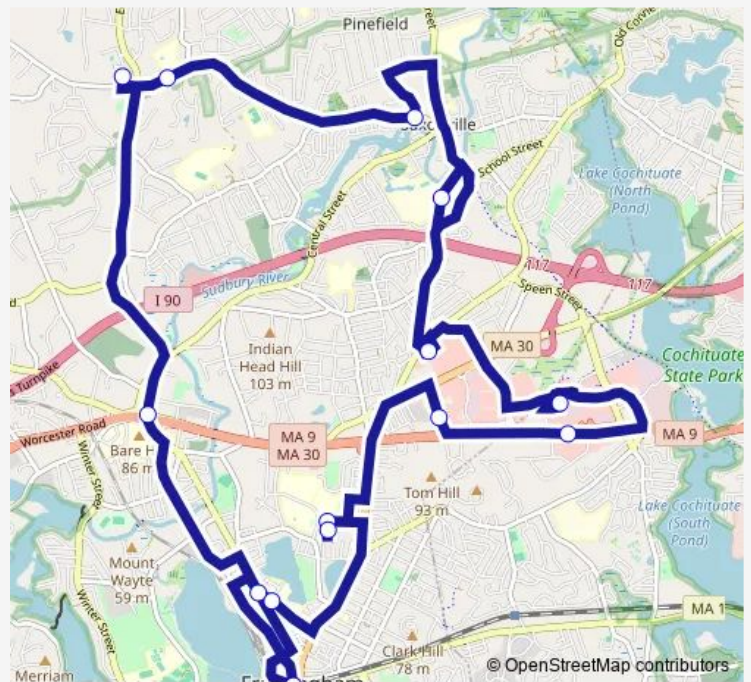

### Direction

Blandin Hub — Banana Lot/Intermodal Center

2 stops

[Open route schedule](#)

Blandin Hub

Banana Lot/Intermodal Center

### Route schedule

Blandin Hub — Banana Lot/Intermodal Center

Monday	06:15-12:55
Tuesday	06:15-12:55
Wednesday	06:15-12:55
Thursday	06:15-12:55
Friday	06:15-12:55
Saturday	08:25
Sunday	08:25

### Route info

Direction: Blandin Hub

Stops: 2

Trip Duration: 0 hour 10 min

**Direction**

Banana Lot/Intermodal Center — Blandin Hub

3 stops

[Open route schedule](#)

## Route info

Direction: Banana Lot/Intermodal Center

Stops: 3

Trip Duration: 0 hour 10 min

**Direction**

Banana Lot/Intermodal Center — Banana Lot/Intermodal Center

15 stops

[Open route schedule](#)