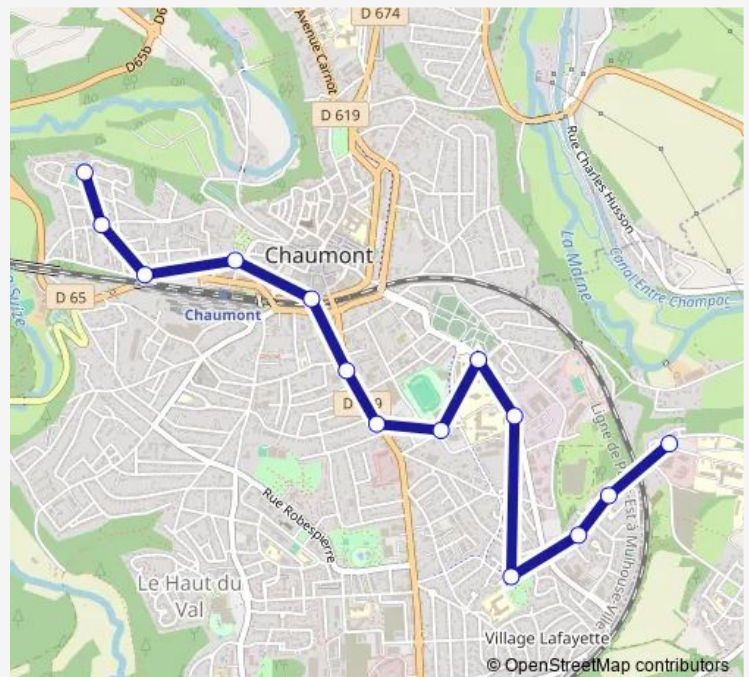

Direction

Lycée Agricole — Valery

14 stops

[Open route schedule](#)

Lycée Agricole

Tri postal

Chagall

Ivrea

Friday 06:57-18:20

Saturday 07:37-17:40

Sunday —

Route info

Direction: Lycée Agricole

Stops: 14

Trip Duration: 0 hour 19 min

Direction

Valery — Lycée Agricole

15 stops

[Open route schedule](#)

Valery

Simon

Cassez

Gare SnCF

Centre Ville

Friday 07:16-18:39

Saturday 07:56-17:59

Sunday —

Route info

Direction: Valery

Stops: 15

Trip Duration: 0 hour 21 min

03 Bus time schedules and route maps are available in an offline PDF at busmaps.com. Use the busmaps.com website to see live bus times, train schedule or subway schedule, and step-by-step directions for all public transit in Chaumont