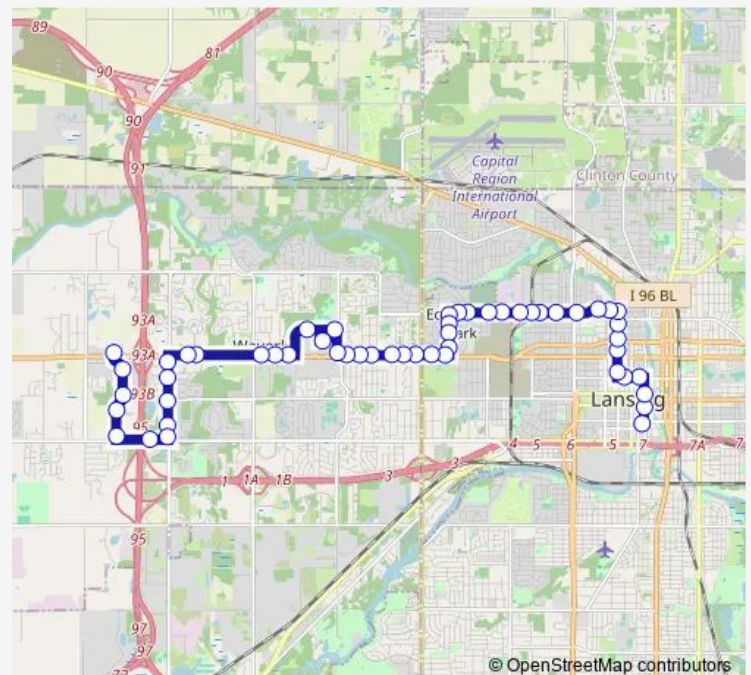

EBD Frontage Road past Barbara

Meijer W Saginaw by Gas Station

EBD Saginaw past Elmwood Dr

EBD Saginaw past Theo Ave

Route schedule

NBD Marketplace past Saginaw Hwy — Cata Trans Center

Monday 07:46-19:51

Tuesday 07:46-21:51

Wednesday 07:46-21:51

Thursday 07:46-21:51

Friday 11:46-21:51

Saturday 08:36-21:36

Sunday 09:36-15:06

Route info

Direction: NBD Marketplace past Saginaw Hwy

Stops: 51

Trip Duration: 0 hour 42 min

03 — Willow-Marketplace

EBD Saginaw St past Julian Ave

EBD Saginaw past Harriet Ave

EBD Saginaw past Renker Rd

EBD Saginaw before Dibble Blvd

EBD Saginaw past Waverly

NBD Morris before Upton Rd

EBD Willow before Cleo

EBD Willow past Jenison Ave

EBD Willow past Linwood St

EBD Willow past MLK Jr Blvd

EBD Willow at Christopher St

SBD Pine St past W Willow St

SBD Pine past W Maple St

SBD Pine St past W Oakland Ave