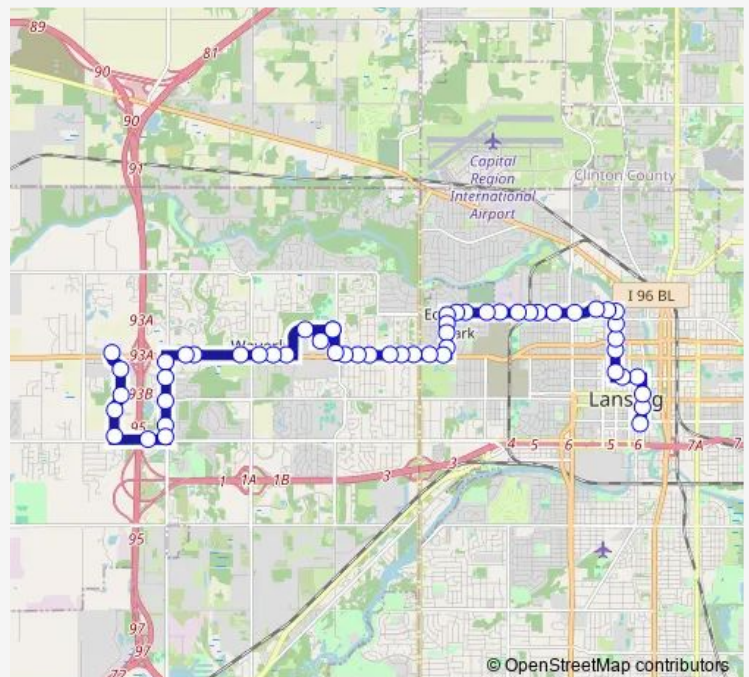

EBD Frontage Road past Barbara

Meijer W Saginaw by Gas Station

EBD Saginaw past Elmwood Dr

EBD Saginaw past Theo Ave

Route schedule

NBD Marketplace past Saginaw Hwy — Cata Trans Center

Monday 12:46-16:36

Tuesday 12:16-19:51

Wednesday 07:46-19:51

Thursday 18:51

Friday 07:46-15:56

Saturday —

Sunday 09:36-12:06

Route info

Direction: NBD Marketplace past Saginaw Hwy

Stops: 51

Trip Duration: 0 hour 42 min

03 — Willow-Marketplace

EBD Saginaw St past Julian Ave

EBD Saginaw past Harriet Ave

EBD Saginaw past Renker Rd

EBD Saginaw before Dibble Blvd

EBD Saginaw past Waverly

NBD Morris before Upton Rd

EBD Willow before Cleo

EBD Willow past Jenison Ave

EBD Willow past Linwood St

EBD Willow past MLK Jr Blvd

EBD Willow at Christopher St

SBD Pine St past W Willow St

SBD Pine past W Maple St

SBD Pine St past W Oakland Ave