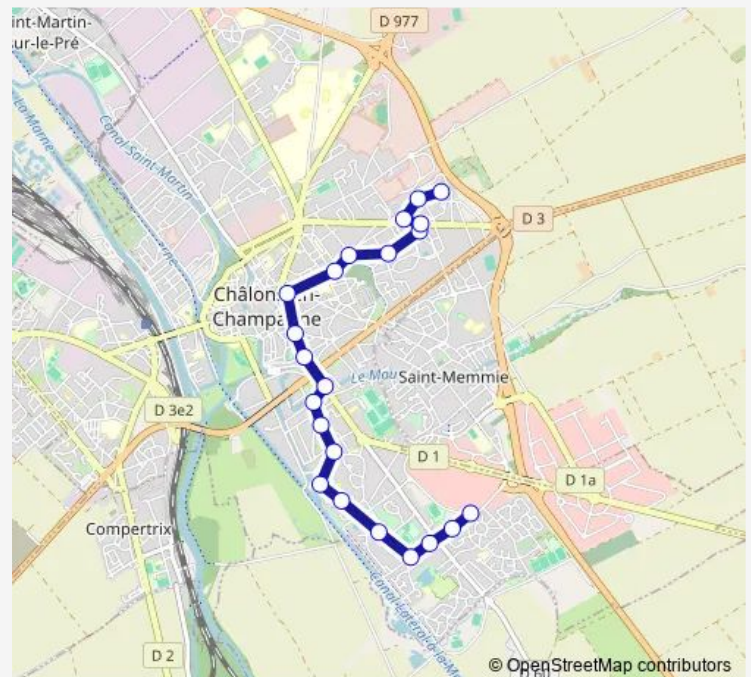

Friday 06:16-19:20

Saturday 07:13-18:22

Sunday —

Route info

Direction: Croix Dampierre

Stops: 6

Trip Duration: 0 hour 6 min

Direction

Croix Dampierre — Vallée St-Pierre

22 stops

[Open route schedule](#)

Croix Dampierre

W. Churchill

Alliés

Libération Nord

A. Malraux

Saturday 07:19-18:55

Sunday —

Route info

Direction: Croix Dampierre

Stops: 22

Trip Duration: 0 hour 21 min

Direction

Vallée St-Pierre — Croix Dampierre

Wednesday 06:47-20:20

Thursday 06:47-20:20

Friday 06:47-20:20

Saturday 06:50-17:24

Sunday —

Route info

Direction: Croix Dampierre

Stops: 23