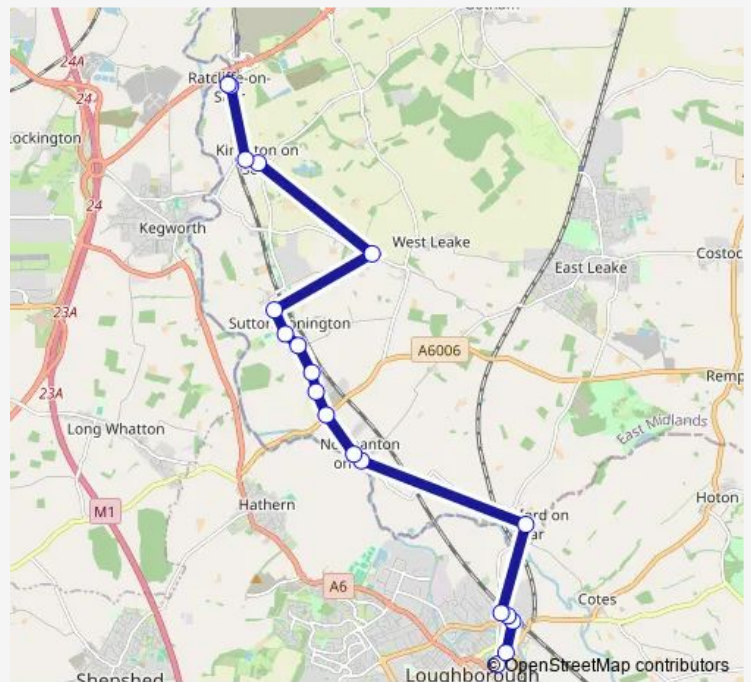

Bus 03 Ratcliffe On Soar - Loughborough

[Go to website](#)

Direction

Beacon Bingo — Main Street

19 stops

[Open route schedule](#)

- Beacon Bingo
- The Greyhound
- Railway Station
- Gordon Road
- Meadow Lane
- Church
- Butt Lane
- School
- Moor Lane
- Charnwood Avenue
- Orchard Close
- The Paddocks
- Pasture Lane
- St Michaels Church
- Melton Lane
- The Green
- Kegworth Road
- Old Park Close
- Main Street

Route schedule

Beacon Bingo — Main Street

| | |
|-----------|-------|
| Monday | — |
| Tuesday | — |
| Wednesday | — |
| Thursday | 11:30 |
| Friday | — |
| Saturday | — |
| Sunday | — |

Route info

Direction: Beacon Bingo

Stops: 19

Trip Duration: 0 hour 30 min

03 — Ratcliffe On Soar - Loughborough

Direction

Main Street — Beacon Bingo

17 stops

[Open route schedule](#)

Main Street

School

Butt Lane

Church

Gordon Road

Thomas Cook Place

Railway Station

The Greyhound

Beacon Bingo