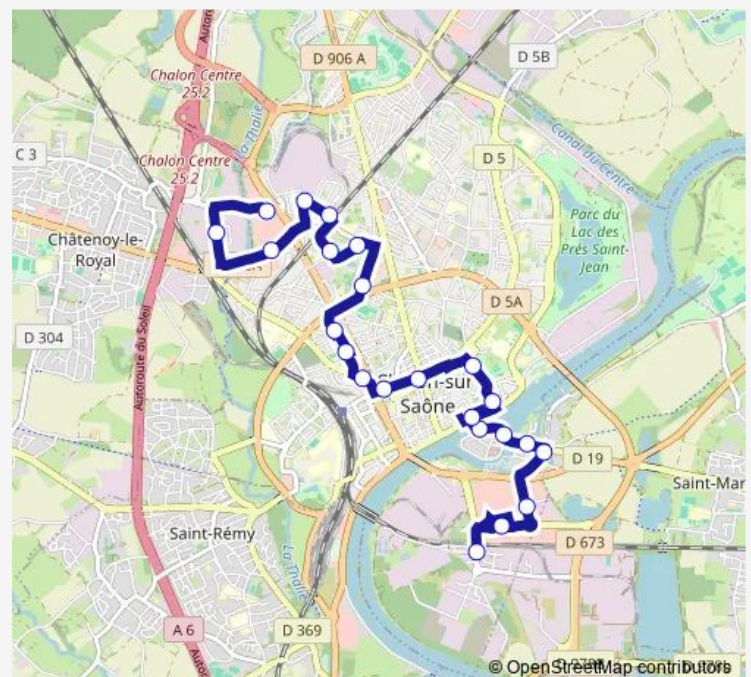

Saturday 06:36-19:36

Sunday —

Route info

Direction: Centre Commercial Thalie

Stops: 22

Trip Duration: 0 hour 35 min

Direction

Cite DES Varennes — Centre Commercial Thalie

23 stops

[Open route schedule](#)

Cite DES Varennes

Ccial Sud

Multiplexe

Chavannes

LA Genise

Place Thevenin