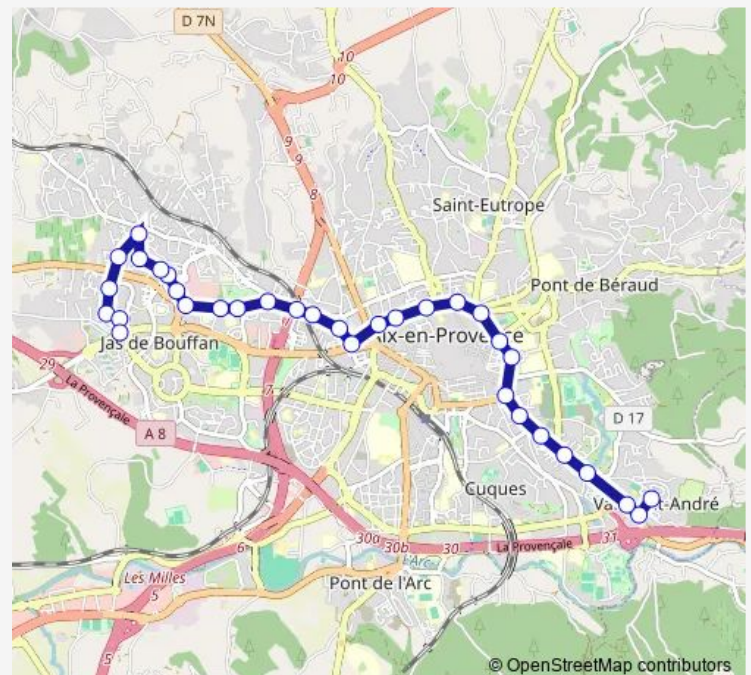

### Route schedule

Grande Bastide — Val Saint André

Monday 06:00-21:20

Tuesday 06:00-21:20

Wednesday 06:00-21:20

Thursday 06:00-21:20

Friday 06:00-21:20

Saturday 06:00-21:20

### Route info

Direction: Grande Bastide

Stops: 32

Trip Duration: 0 hour 38 min

Rotonde Bonaparte

Malherbe

Roi René

Gambetta