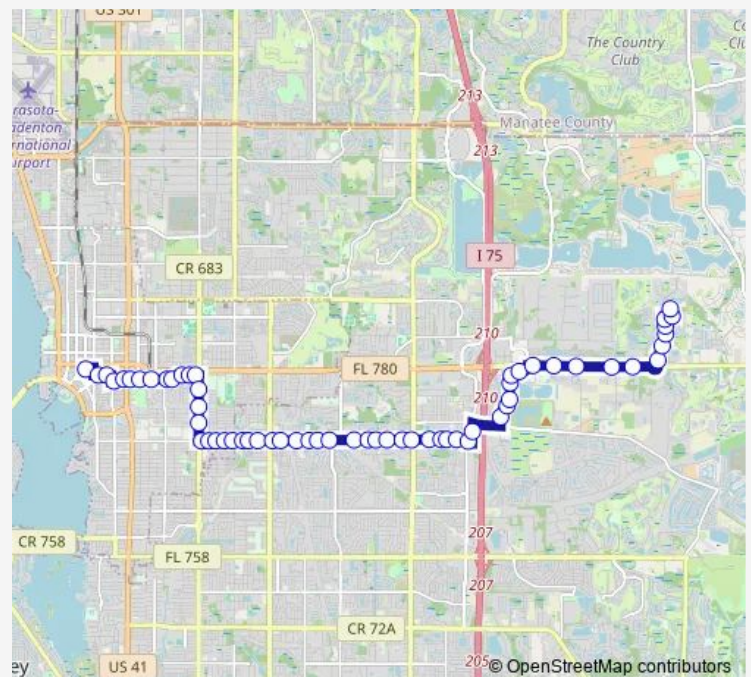

Bahia Vista ST @ Saralake Blvd

### Route schedule

Downtown Transfer Station — Sarasota County Operations Center

Monday 06:45-18:45

Tuesday 06:45-18:45

Wednesday 06:45-18:45

Thursday 06:45-18:45

Friday 06:45-18:45

Saturday 06:48-18:45

### Route info

Direction: Downtown Transfer Station

Stops: 60

Trip Duration: 0 hour 40 min

03 — Downtown/Bahia Vista/Cattlemen

Bahia Vista ST @ Gilbert Ave

Bahia Vista ST @ Graber Ave

Bahia Vista ST @ Hines Ave