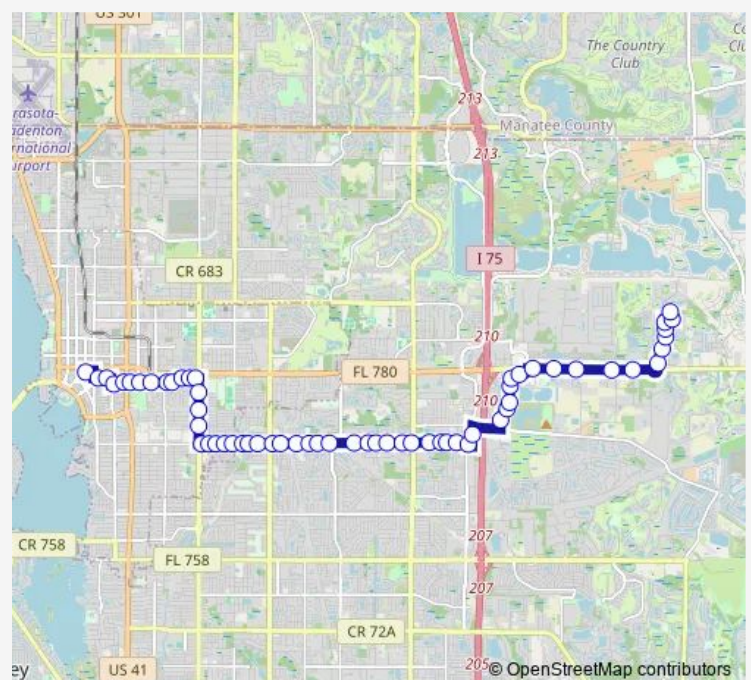

Bahia Vista ST @ S Brink Ave

Bahia Vista ST @ Conrad Ave

Bahia Vista ST @ Saralake Blvd

Route schedule

Downtown Transfer Station — Sarasota County Operations Center

Monday 06:45-18:45

Tuesday 06:45-18:45

Wednesday 06:45-18:45

Thursday 06:45-18:45

Friday 06:45-18:45

Saturday 06:48-18:45

Sunday —

Route info

Direction: Downtown Transfer Station

Stops: 60

Trip Duration: 0 hour 40 min

03 — Downtown/Bahia Vista/Cattlemen

Bahia Vista ST @ Gilbert Ave

Bahia Vista ST @ Graber Ave

Bahia Vista ST @ Hines Ave

Bahia Vista ST @ Beneva Rd

Bahia Vista ST @ Grand Blvd

Bahia Vista ST @ Palm Dr

Bahia Vista ST @ OAK View Dr