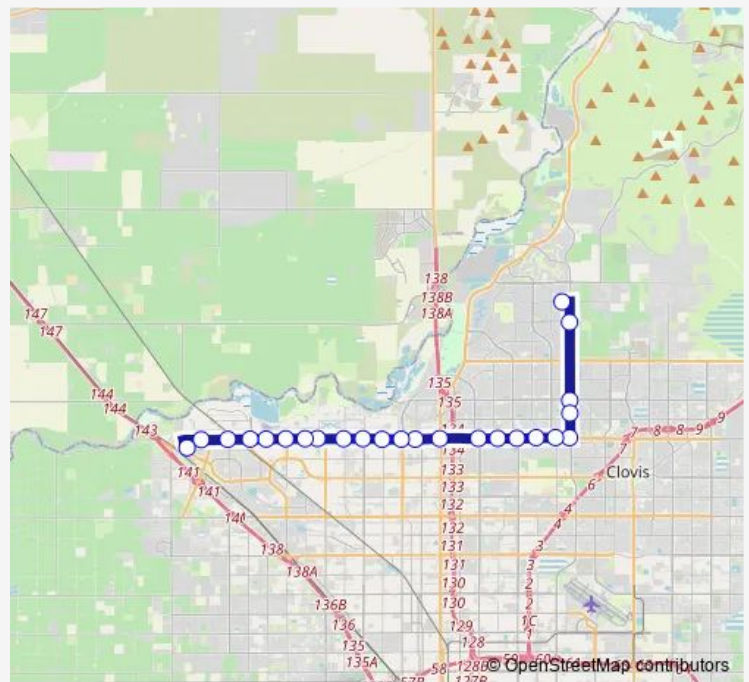

## Bus 03 Herndon

[Go to website](#)

**Direction**  
 Clovis Community College — SW Riverside - El Paso  
 24 stops  
[Open route schedule](#)

- Clovis Community College
- SW Willow - Behymer
- SW Willow - Nees
- NW Willow - Alluvial
- NW Herndon - Willow
- NW Herndon - Chestnut
- NW Herndon - Maple
- NW Herndon - Cedar
- NW Herndon - Millbrook
- NW Herndon - First
- NW Herndon - Blackstone
- NW Herndon - Ingram
- NW Herndon - Palm
- NW Herndon - Fruit
- NW Herndon - West
- NW Herndon - VAN Ness
- NW Herndon - Marks
- NW Herndon - Valentine
- NW Herndon - Brawley
- NW Herndon - Blythe
- NW Herndon - Milburn

### Route schedule

Clovis Community College — SW Riverside - El Paso

Monday	05:32-21:32
Tuesday	05:32-21:32
Wednesday	05:32-21:32
Thursday	05:32-21:32
Friday	05:32-21:32
Saturday	06:35-18:05
Sunday	06:35-18:05

### Route info

Direction: Clovis Community College

Stops: 24

Trip Duration: 1 hour 1 min

03 — Herndon

NW Herndon - Spruce

NW Herndon- Hayes

SW Riverside - El Paso

**Direction**

SW Riverside - El Paso — Clovis Community College

26 stops

[Open route schedule](#)

SW Riverside - El Paso

NW Riverside - Cresta

NE Veterans Blvd - Bullard

NE Veterans - Wathen