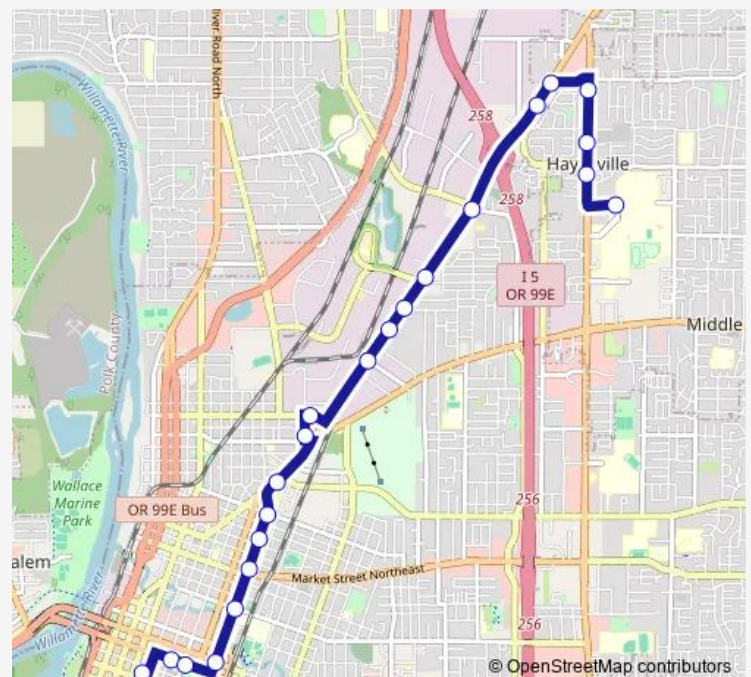

Lancaster @ Hayesville

Lancaster @ Newcastle

Lancaster @ Iberis

Route schedule

Downtown Transit Center - Bay D — Chemeketa College - Bldg 2 - Bay E

Monday 06:30-23:00

Tuesday 06:30-23:00

Wednesday 06:30-23:00

Thursday 06:30-23:00

Friday 06:30-23:00

Saturday 07:00-21:00

Sunday 08:00-20:00

Route info

Direction: Downtown Transit Center - Bay D

Stops: 22

Trip Duration: 0 hour 27 min

03 — Portland Road

Direction

Chemeketa College - Bldg 2 - Bay E — Downtown Transit Center - Bay D

23 stops

[Open route schedule](#)

Chemeketa College - Bldg 2 - Bay E

Lancaster @ Satter

Lancaster @ Ward

Wednesday 05:57-22:27

Thursday 05:57-22:27

Friday 05:57-22:27

Saturday 06:27-20:27

Sunday 07:27-19:27

Route info

Direction: Chemeketa College - Bldg 2 - Bay E

Stops: 23