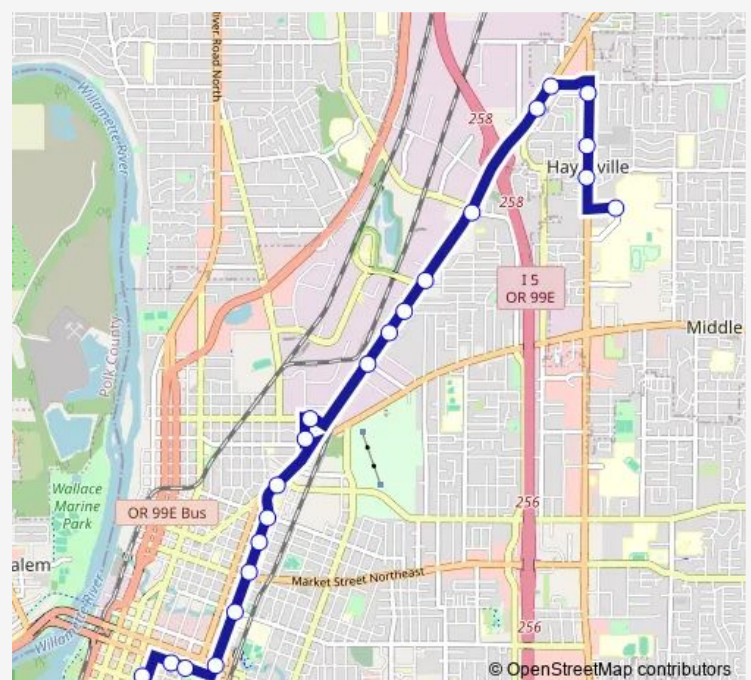

### Route schedule

Downtown Transit Center - Bay D — Chemeketa College - Bldg 2 - Bay E

Monday 06:30-23:00

Tuesday 06:30-23:00

Wednesday 06:30-23:00

Thursday 06:30-23:00

Friday 06:30-23:00

Saturday 07:00-21:00

### Route info

Direction: Downtown Transit Center - Bay D

Stops: 22

Trip Duration: 0 hour 27 min

03 — Portland Road