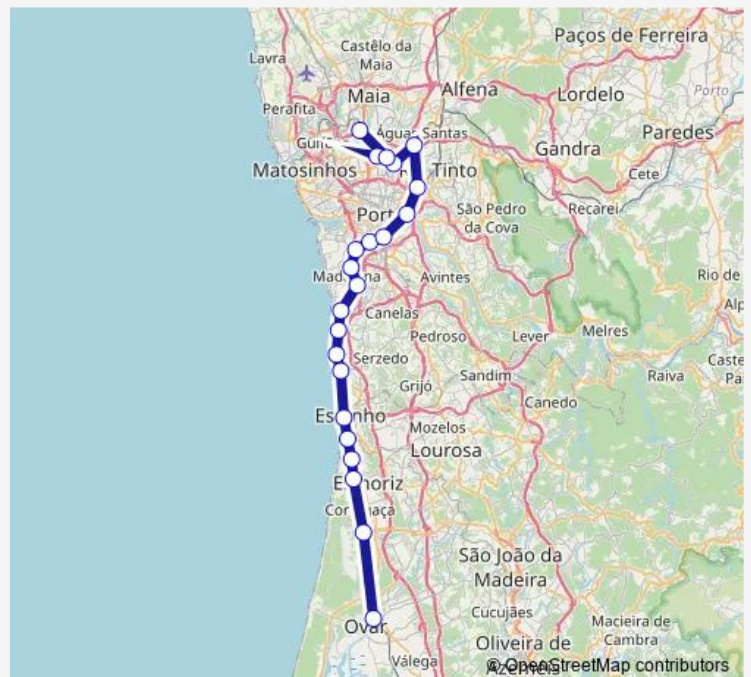

Suburban Railway U

[Go to website](#)

Direction

Leca do Balio — Ovar

22 stops

[Open route schedule](#)

- Leca do Balio
- Arroteia
- Sao Mamede de Infesta
- Hospital Sao Joao
- Sao Gemil
- Contumil
- Porto Campanha
- General Torres
- Vila Nova de Gaia - Devesas
- Coimbroes
- Madalena
- Valadares
- Francelos
- Miramar
- Aguda
- Granja
- Espinho
- Paramos
- Esmoriz
- Cortegaca
- Carvalheira - Maceda

Route schedule

Leca do Balio — Ovar

Monday	07:46-18:46
Tuesday	07:46-18:46
Wednesday	07:46-18:46
Thursday	07:46-18:46
Friday	07:46-18:46
Saturday	—
Sunday	—

Route info

Direction: Leca do Balio

Stops: 22

Trip Duration: 1 hour 11 min

U

Direction

Ovar — Leca do Balio

22 stops

[Open route schedule](#)

Ovar

Carvalheira - Maceda

Cortegaca

Route info

Direction: Ovar

Stops: 22

Trip Duration: 1 hour 9 min

Direction

Leca do Balio — Ovar

22 stops

[Open route schedule](#)