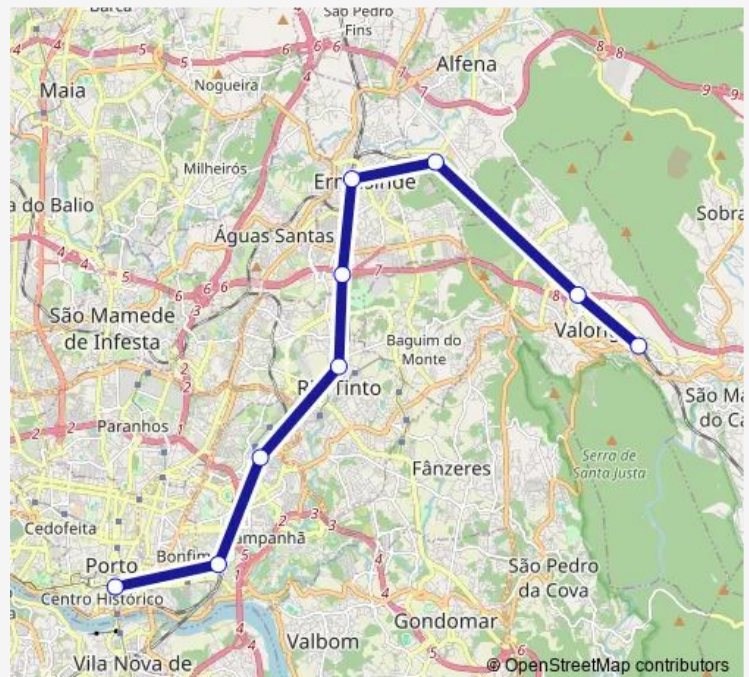

Suburban Railway U

[Go to website](#)

Direction

Valongo — Porto Sao Bento

9 stops

[Open route schedule](#)

Valongo

Suzao

Cabeda

Ermesinde

Aguas Santos - Palmilheira

Rio Tinto

Contumil

Porto Campanha

Porto Sao Bento

Route schedule

Valongo — Porto Sao Bento

Monday —

Tuesday 22:58

Wednesday —

Thursday —

Friday —

Saturday —

Sunday —

Route info

Direction: Valongo

Stops: 9

Trip Duration: 0 hour 27 min

U

Direction

Porto Sao Bento — Valongo

9 stops