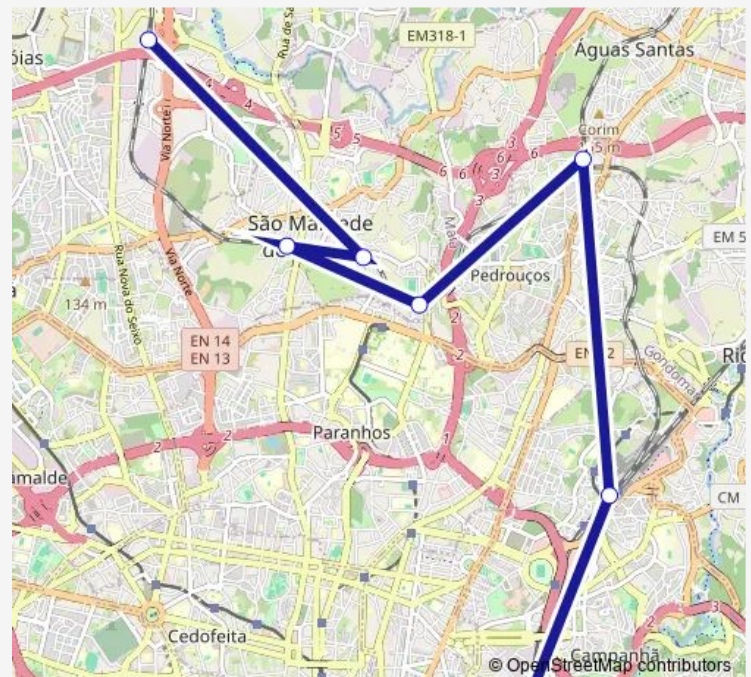

Wednesday 11:17-22:41

Thursday 06:45-22:41

Friday 06:45-22:41

Saturday 06:45-22:41

Sunday 06:45-22:41

Route info

Direction: Porto Campanha

Stops: 7

Trip Duration: 0 hour 19 min

U

Direction

Leca do Balio — Porto Campanha

7 stops

[Open route schedule](#)

Leca do Balio

Arroteia

Sao Mamede de Infesta

Hospital Sao Joao

Sao Gemil

Contumil

Porto Campanha

Route schedule

Leca do Balio — Porto Campanha

Monday 08:46-23:11

Tuesday 08:46-23:11

Wednesday 08:46-23:11

Thursday 08:46-23:11

Friday 08:46-23:11

Saturday 19:16-23:11

Sunday 19:16-23:11

Route info

Direction: Leca do Balio