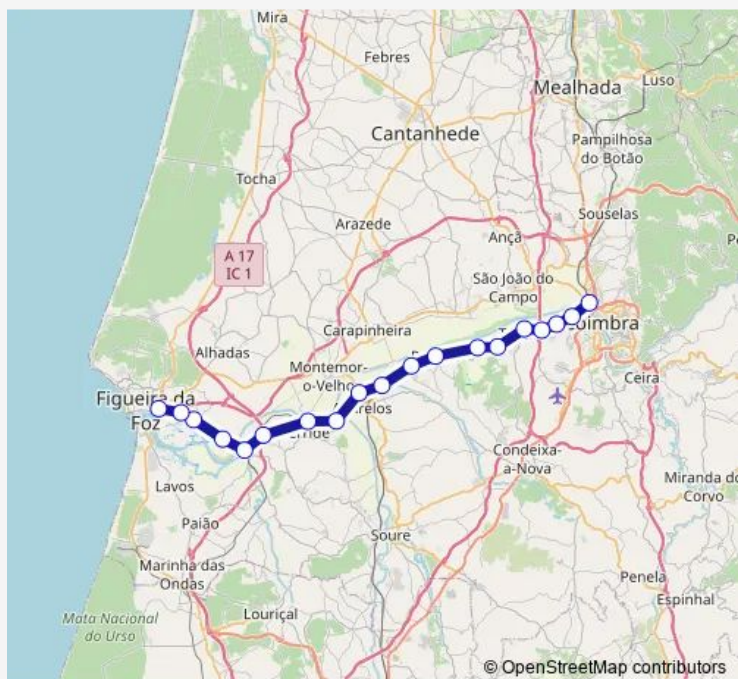

Suburban Railway U

[Go to website](#)

Direction

Figueira da Foz — Coimbra-B

19 stops

[Open route schedule](#)

- Figueira da Foz
- Fontela-A
- Fontela
- Lares
- Bifurcacao de Lares
- Reveles
- Verride
- Marujal
- Montemor
- Granja do Ulmeiro - Alfarelos
- Formoselha - Santo Varao
- Pereira
- Ameal
- Vila Pouca do Campo
- Taveiro
- Casais
- Espadaneira
- Bencanta
- Coimbra-B

Route schedule

Figueira da Foz — Coimbra-B

Monday	05:58-21:56
Tuesday	05:58-21:56
Wednesday	05:58-21:56
Thursday	05:58-21:56
Friday	05:58-21:56
Saturday	05:58-21:56
Sunday	08:58-21:56

Route info

Direction: Figueira da Foz

Stops: 19

Trip Duration: 1 hour 1 min

U

Direction

Coimbra-B — Figueira da Foz

19 stops

[Open route schedule](#)

Coimbra-B