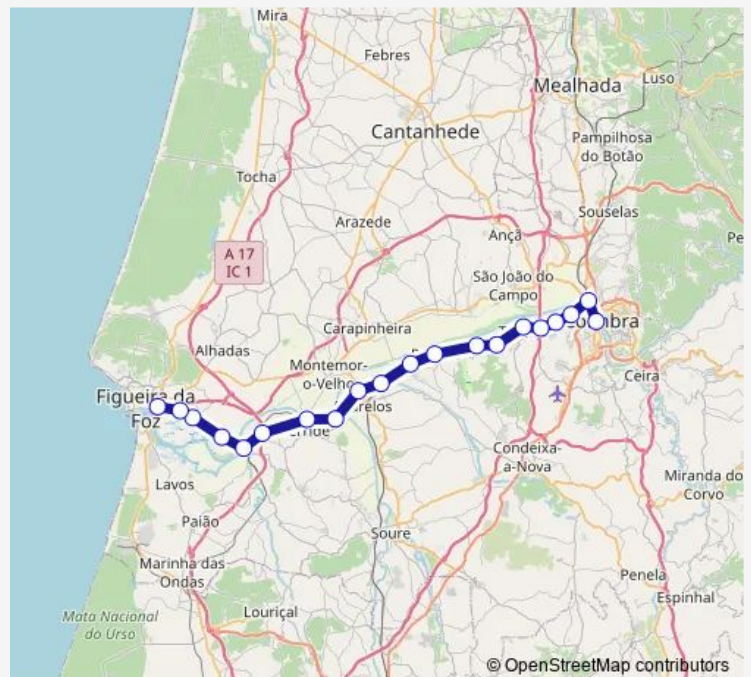

Suburban Railway U

[Go to website](#)

Direction

Figueira da Foz — Coimbra

10 stops

[Open route schedule](#)

Figueira da Foz

Fontela

Bifurcacao de Lares

Verride

Montemor

Granja do Ulmeiro - Alfarelos

Formoselha - Santo Varao

Pereira

Coimbra-B

Coimbra

Route schedule

Figueira da Foz — Coimbra

Monday	06:31-07:36
Tuesday	06:31-07:36
Wednesday	06:31-07:36
Thursday	06:31-07:36
Friday	06:31-07:36
Saturday	—
Sunday	—

Route info

Direction: Figueira da Foz

Stops: 10

Trip Duration: 1 hour 2 min

Direction

Figueira da Foz — Coimbra

20 stops

[Open route schedule](#)

Figueira da Foz

Fontela-A

Fontela