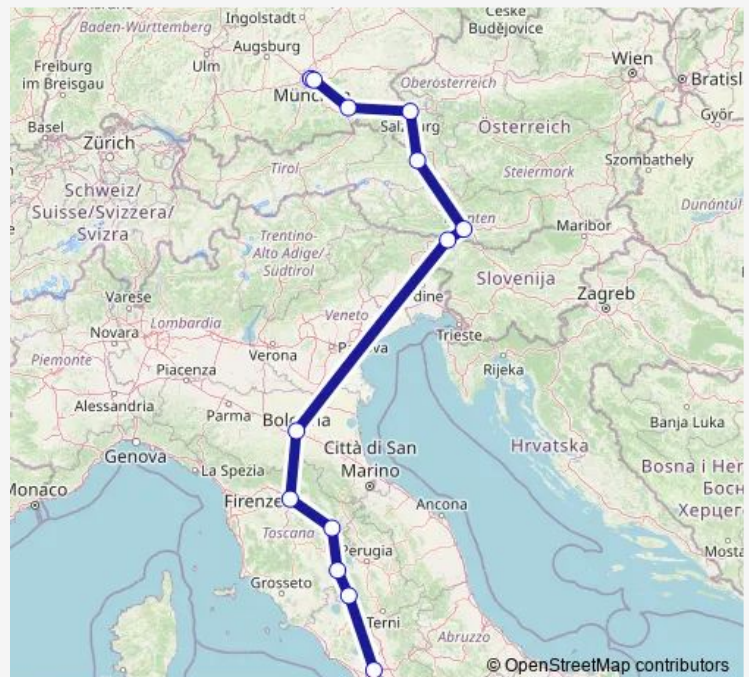

Rail NJ 295

[Go to website](#)

Direction

München Hbf — Roma Termini

13 stops

[Open route schedule](#)

München Hbf

München Ost

Rosenheim

Salzburg Hbf

Schwarzach-St.Veit

Villach Hbf

Tarvisio Boscoverde

Bologna Centrale

Firenze S.M.N.

Arezzo

Thursday 20:10-20:08

Friday 20:10-20:08

Saturday 16:02-20:08

Sunday 20:10-20:08

Route info

Direction: München Hbf

Stops: 13

Trip Duration: 13 hour 12 min

■ NJ 295

NJ 295 Rail time schedules and route maps are available in an offline PDF at busmaps.com. Use the busmaps.com website to see live bus times, train schedule or subway schedule, and step-by-step directions for all public transit in Munich