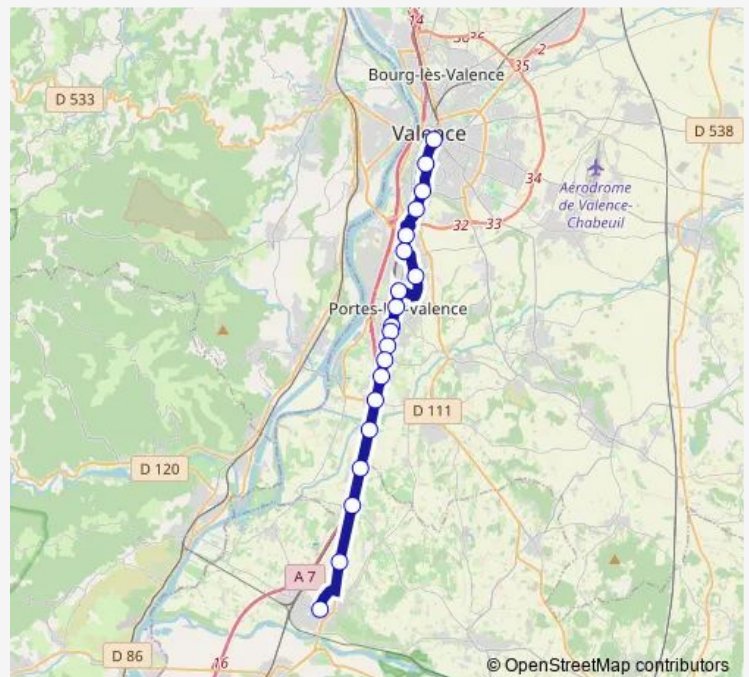

Stops: 7

Trip Duration: 0 hour 25 min

Direction

Cfa — Gare Multi Modale

6 stops

[Open route schedule](#)

Cfa

Zi