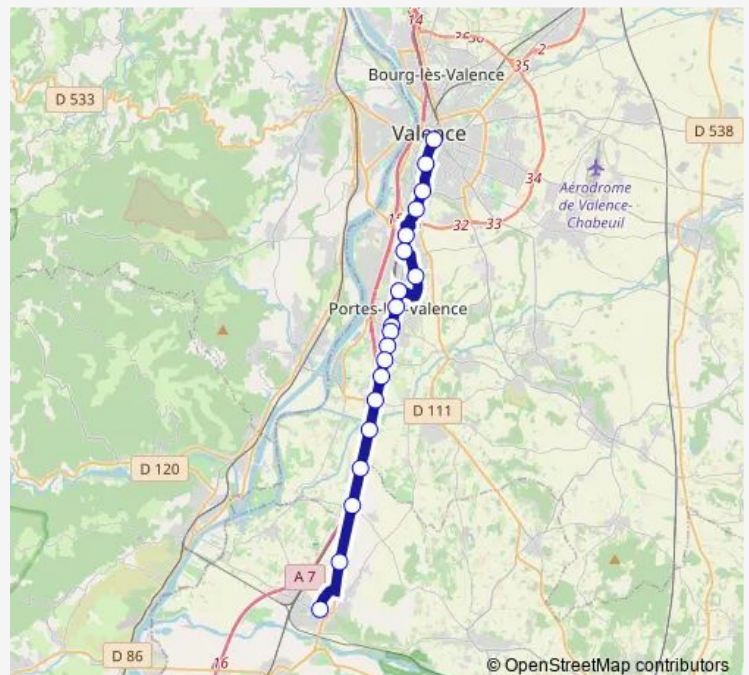

Thursday 16:30

Friday 16:30

Saturday —

Sunday —

**Route info**

Direction: Cfa

Stops: 7

Trip Duration: 0 hour 25 min

## Direction

Cfa — Gare Multi Modale

6 stops

[Open route schedule](#)

Cfa

Zi

Casino

Club Lambert