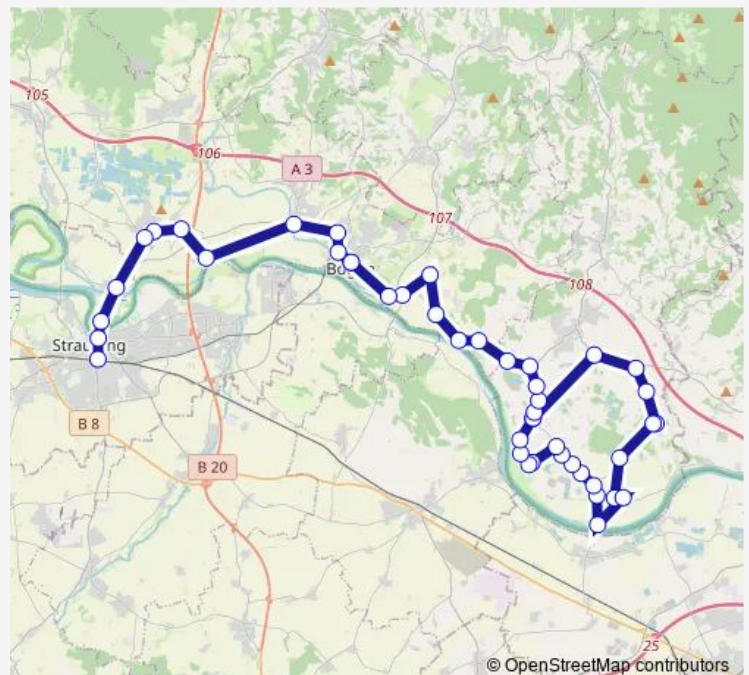

### Route schedule

Seiderau — Straubing, Mittlere Bachstraße

Monday 06:20-13:24

Tuesday 06:20-13:24

Wednesday 06:20-13:24

Thursday 06:20-13:24

Friday 06:20-13:24

Saturday —

### Route info

Direction: Seiderau

Stops: 45

Trip Duration: 1 hour 16 min

■ 1018

BusMaps

Seiderau, Betriebshof Pummer

Buglau