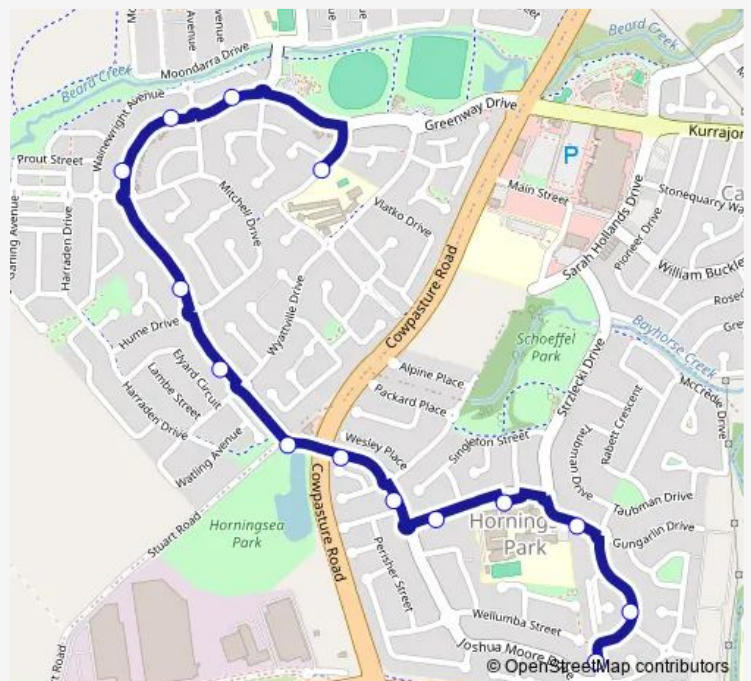

School Bus 1018 Camden Valley Way and Horningsea Park to Greenway Ps

[Go to website](#)

Direction

Horningsea Park Dr After Joshua Moore Dr — Greenway Park Public School, Chapman St

14 stops

[Open route schedule](#)

Joshua Moore Dr Before Cowpasture Rd

Greenway Dr Opp Horningsea Fire Station

Greenway Dr After Addison Way

Greenway Dr After Hume Dr

Greenway Dr After Wingate Av

Greenway Dr Before Bird Pl

Greenway Dr Before Carmichael Dr

Greenway Park Public School, Chapman St

Route schedule

Horningsea Park Dr After Joshua Moore Dr — Greenway Park Public School, Chapman St

Monday	08:33
Tuesday	08:33
Wednesday	08:33
Thursday	08:33
Friday	—
Saturday	—
Sunday	—

Route info

Direction: Horningsea Park Dr After Joshua Moore Dr

Stops: 14

Trip Duration: 0 hour 12 min

1018 — Camden Valley Way and Horningsea Park to Greenway Ps

1018 School Bus time schedules and route maps are available in an offline PDF at busmaps.com. Use the busmaps.com website to see live bus times, train schedule or subway schedule, and step-by-step directions for all public transit in Liverpool