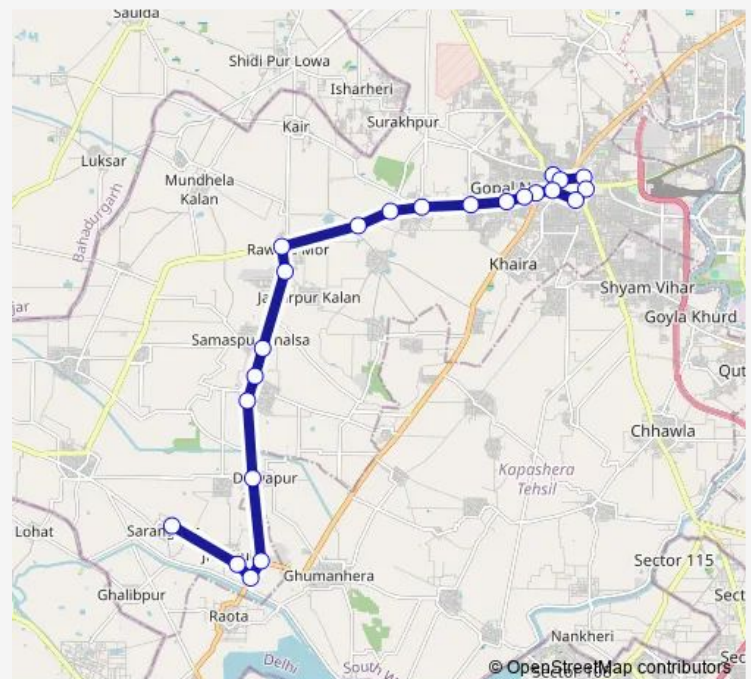

Bus 844stldown2

[Go to website](#)

Direction

Najafgarh Terminal — Sarang Pur Village

23 stops

[Open route schedule](#)

Najafgarh Terminal

Jharoda Crossing/Nazafgarh Terminal

Dariyapur Village / Malikpur Crossing

Jhul-Jhuli Check Post / Ghumanhera Crossing

Jhuljhuli Xing

Route schedule

Najafgarh Terminal — Sarang Pur Village

Monday 05:20-21:57

Tuesday 05:20-21:57

Wednesday 05:20-21:57

Thursday 05:20-21:57

Friday 05:20-21:57

Saturday 05:20-21:57

Sunday 05:20-21:57

Route info

Direction: Najafgarh Terminal

Stops: 23

Trip Duration: 1 hour 12 min

844stldown2

BusMaps

Jhuljhuli Village

Sarang Pur Village

844stldown2 Bus time schedules and route maps are available in an offline PDF at busmaps.com. Use the busmaps.com website to see live bus times, train schedule or subway schedule, and step-by-step directions for all public transit in Najafgarh