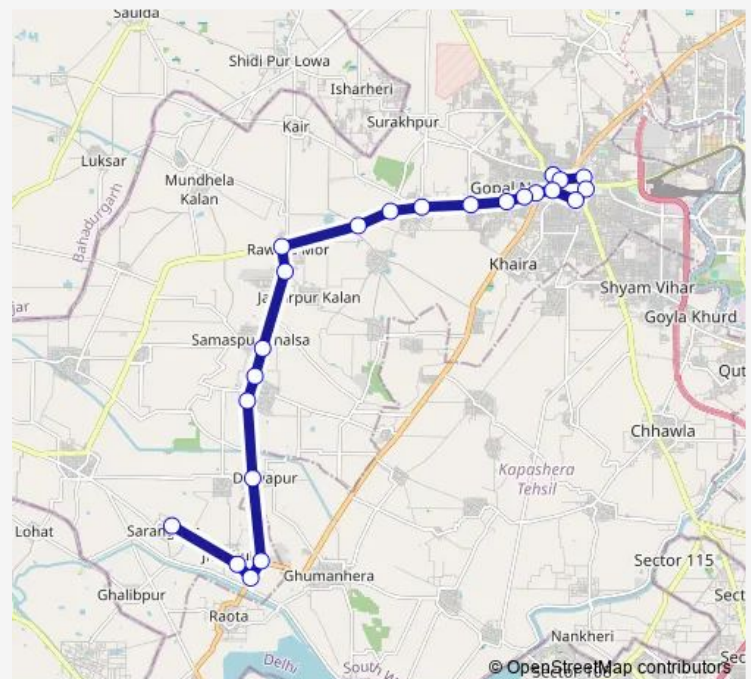

Bus 844stldown2

[Go to website](#)

Direction

Najafgarh Terminal — Sarang Pur Village

23 stops

[Open route schedule](#)

Najafgarh Terminal

Jharoda Crossing/Nazafgarh Terminal

Dariyapur Village / Malikpur Crossing

Jhul-Jhuli Check Post / Ghumanhera Crossing

Jhuljhuli Xing

Route schedule

Najafgarh Terminal — Sarang Pur Village

Monday 05:20-21:57

Tuesday 05:20-21:57

Wednesday 05:20-21:57

Thursday 05:20-21:57

Friday 05:20-21:57

Saturday 05:20-21:57

Sunday 05:20-21:57

Route info

Direction: Najafgarh Terminal

Stops: 23

Trip Duration: 1 hour 12 min

844stldown2

Jhuljhuli Village

Sarang Pur Village

844stldown2 Bus time schedules and route maps are available in an offline PDF at busmaps.com. Use the busmaps.com website to see live bus times, train schedule or subway schedule, and step-by-step directions for all public transit in Najafgarh