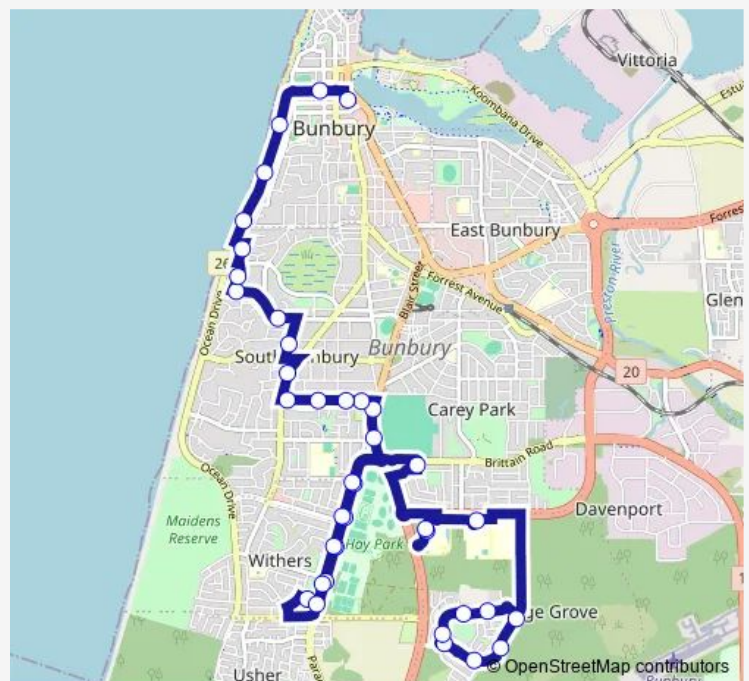

Friday 07:55

Saturday —

Sunday —

Route info

Direction: Bunbury Bus Stn Stand 7

Stops: 22

Trip Duration: 0 hour 27 min

Direction

Bunbury Bus Stn Stand 7 — Somerville Dr After Winthrop Av

37 stops

[Open route schedule](#)

Bunbury Bus Stn Stand 7

Ocean Dr After Wellington St

Ocean Dr After Baldock St

Ocean Dr After Stockley Rd

Holywell St After Beach Rd

Holywell St After Hayward St

Hoylake Av After Holywell St

Clarke St Before Macqueen Cr

Gibson St After Halsey St

Minninup Rd After Mangles St

Timperley Rd After Minninup Rd

Timperley Rd After Smythe Cr

Timperley Rd Before Snows Pl

Direction: Somerville Dr After Winthrop Av

Stops: 38

Trip Duration: 0 hour 40 min

Timperley Rd After Snows Pl

Timperley Rd Before Smythe Cr

Timperley Rd Before Minnip Rd

Minnip Rd After West Rd

Gibson St After Mangles St