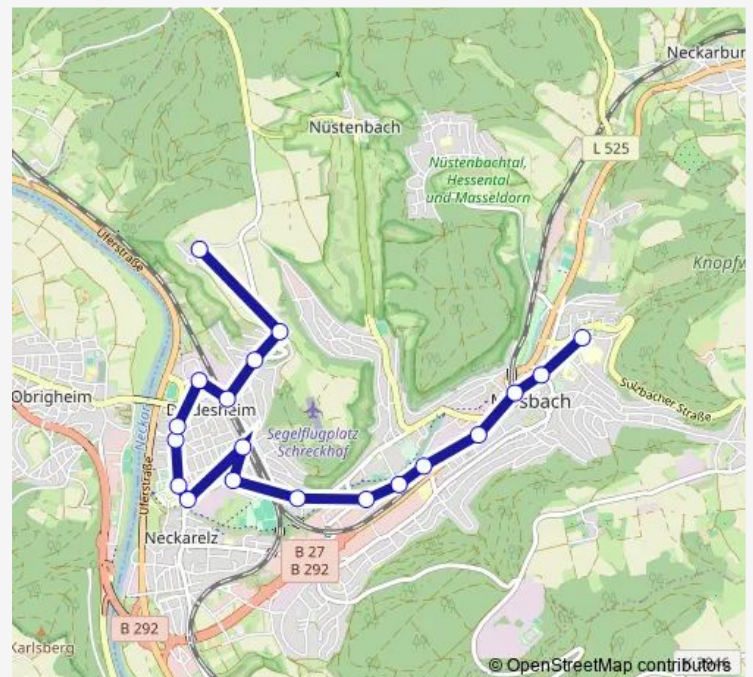

Diedesheim, Schule

Diedesheim, Oberer Herrenweg

Diedesheim, Maschinenfabrik

Diedesheim, Kindergarten

Diedesheim, Hamberg

Diedesheim, Schreckhof

Route schedule

Neckarelz, Bahnhof — Diedesheim, Schreckhof

Monday 10:08-17:08

Tuesday 10:08-17:08

Wednesday 10:08-17:08

Thursday 10:08-17:08

Friday 10:08-17:08

Saturday 11:08-17:08

Sunday 17:08

Route info

Direction: Neckarelz, Bahnhof

Stops: 10

Trip Duration: 0 hour 10 min

Direction

Mosbach, Krankenhaus — Diedesheim, Schreckhof

19 stops

[Open route schedule](#)

Mosbach, Krankenhaus

Friday 06:48-18:48

Saturday 07:48-12:48

Sunday —

Route info

Direction: Mosbach, Krankenhaus

Stops: 19

Trip Duration: 0 hour 30 min

Direction