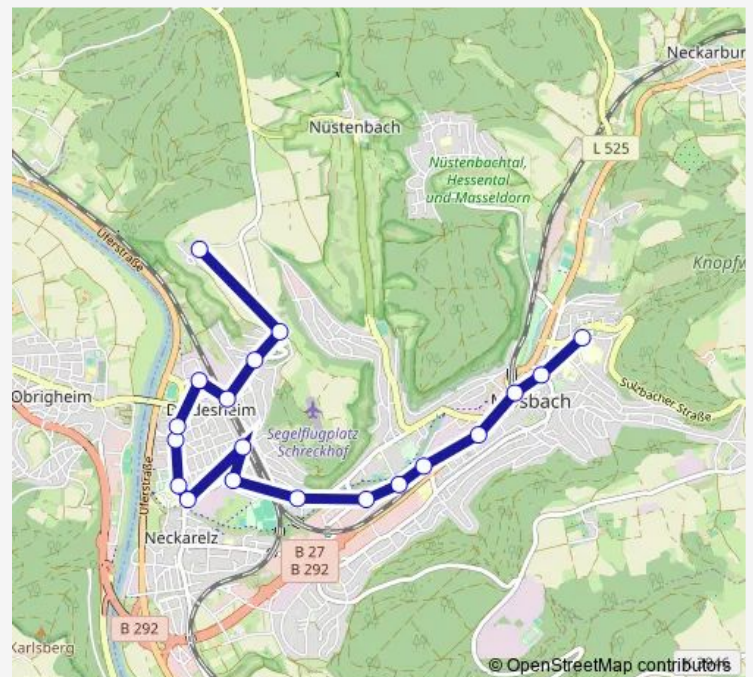

Monday 10:08-17:08

Tuesday 10:08-17:08

Wednesday 10:08-17:08

Thursday 10:08-17:08

Friday 10:08-17:08

Saturday 11:08-17:08

Sunday 17:08

**Route info**

Direction: Neckarelz, Bahnhof

Stops: 10

Trip Duration: 0 hour 10 min

■ 830

**BusMaps**

## Direction

Mosbach, Krankenhaus — Diedesheim, Schreckhof

19 stops

[Open route schedule](#)

Mosbach, Krankenhaus

Mosbach, Obertorzentrum

Mosbach, Bahnhof Gartenweg

Mosbach, Busbahnhof

## Route info

Direction: Mosbach, Krankenhaus

Stops: 19

Trip Duration: 0 hour 30 min