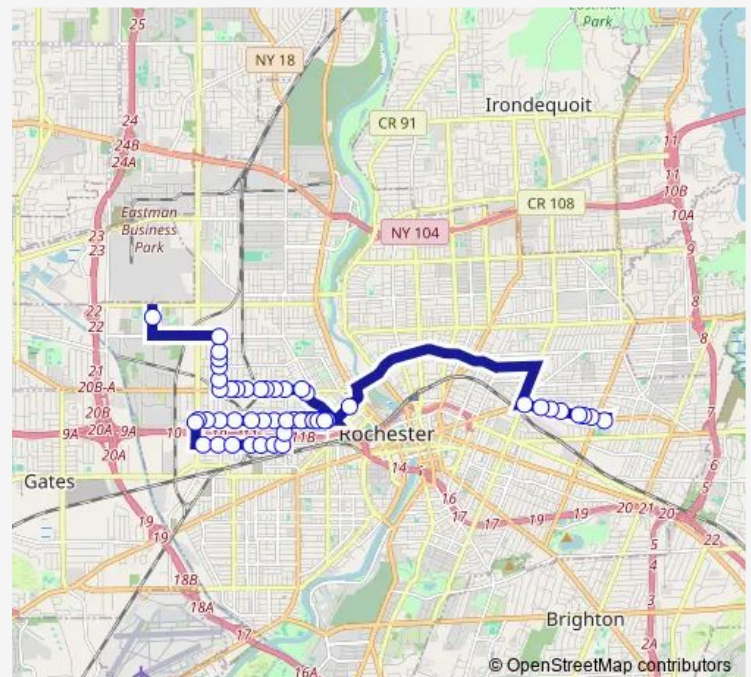

### Route schedule

Colfax & 575 Colfax — East High Main Loop

Monday 06:43

Tuesday 06:43

Wednesday 06:43

Thursday 06:43

Friday 06:43

Saturday —

### Route info

Direction: Colfax & 575 Colfax

Stops: 51

Trip Duration: 0 hour 47 min

830 — Dutchtown/E Main

Jay & Saxton

Jay & Orchard

Jay & Whitney