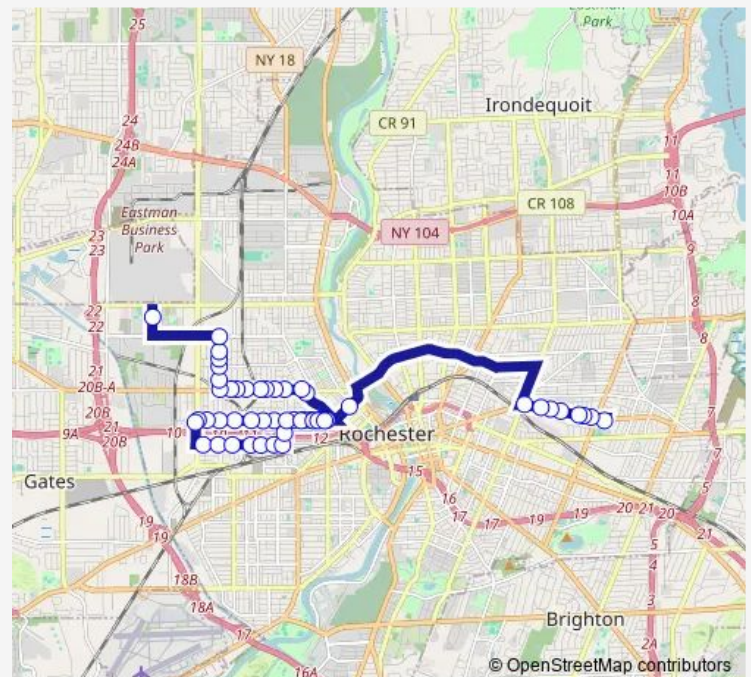

Broad & Jay

Jay & Grape

Jay & Walnut

Route schedule

Colfax & 575 Colfax — East High Main Loop

Monday 06:43

Tuesday 06:43

Wednesday 06:43

Thursday 06:43

Friday 06:43

Saturday —

Sunday —

Route info

Direction: Colfax & 575 Colfax

Stops: 51

Trip Duration: 0 hour 47 min

830 — Dutchtown/E Main

Jay & Saxton

Jay & Orchard

Jay & Whitney

Child & Jay

Child & Campbell

Child & Maple

Maple & Colvin

Thursday 15:40

Friday 12:10-15:40

Saturday —

Sunday —

Route info

Direction: East High Main Loop

Stops: 51

Trip Duration: 0 hour 47 min